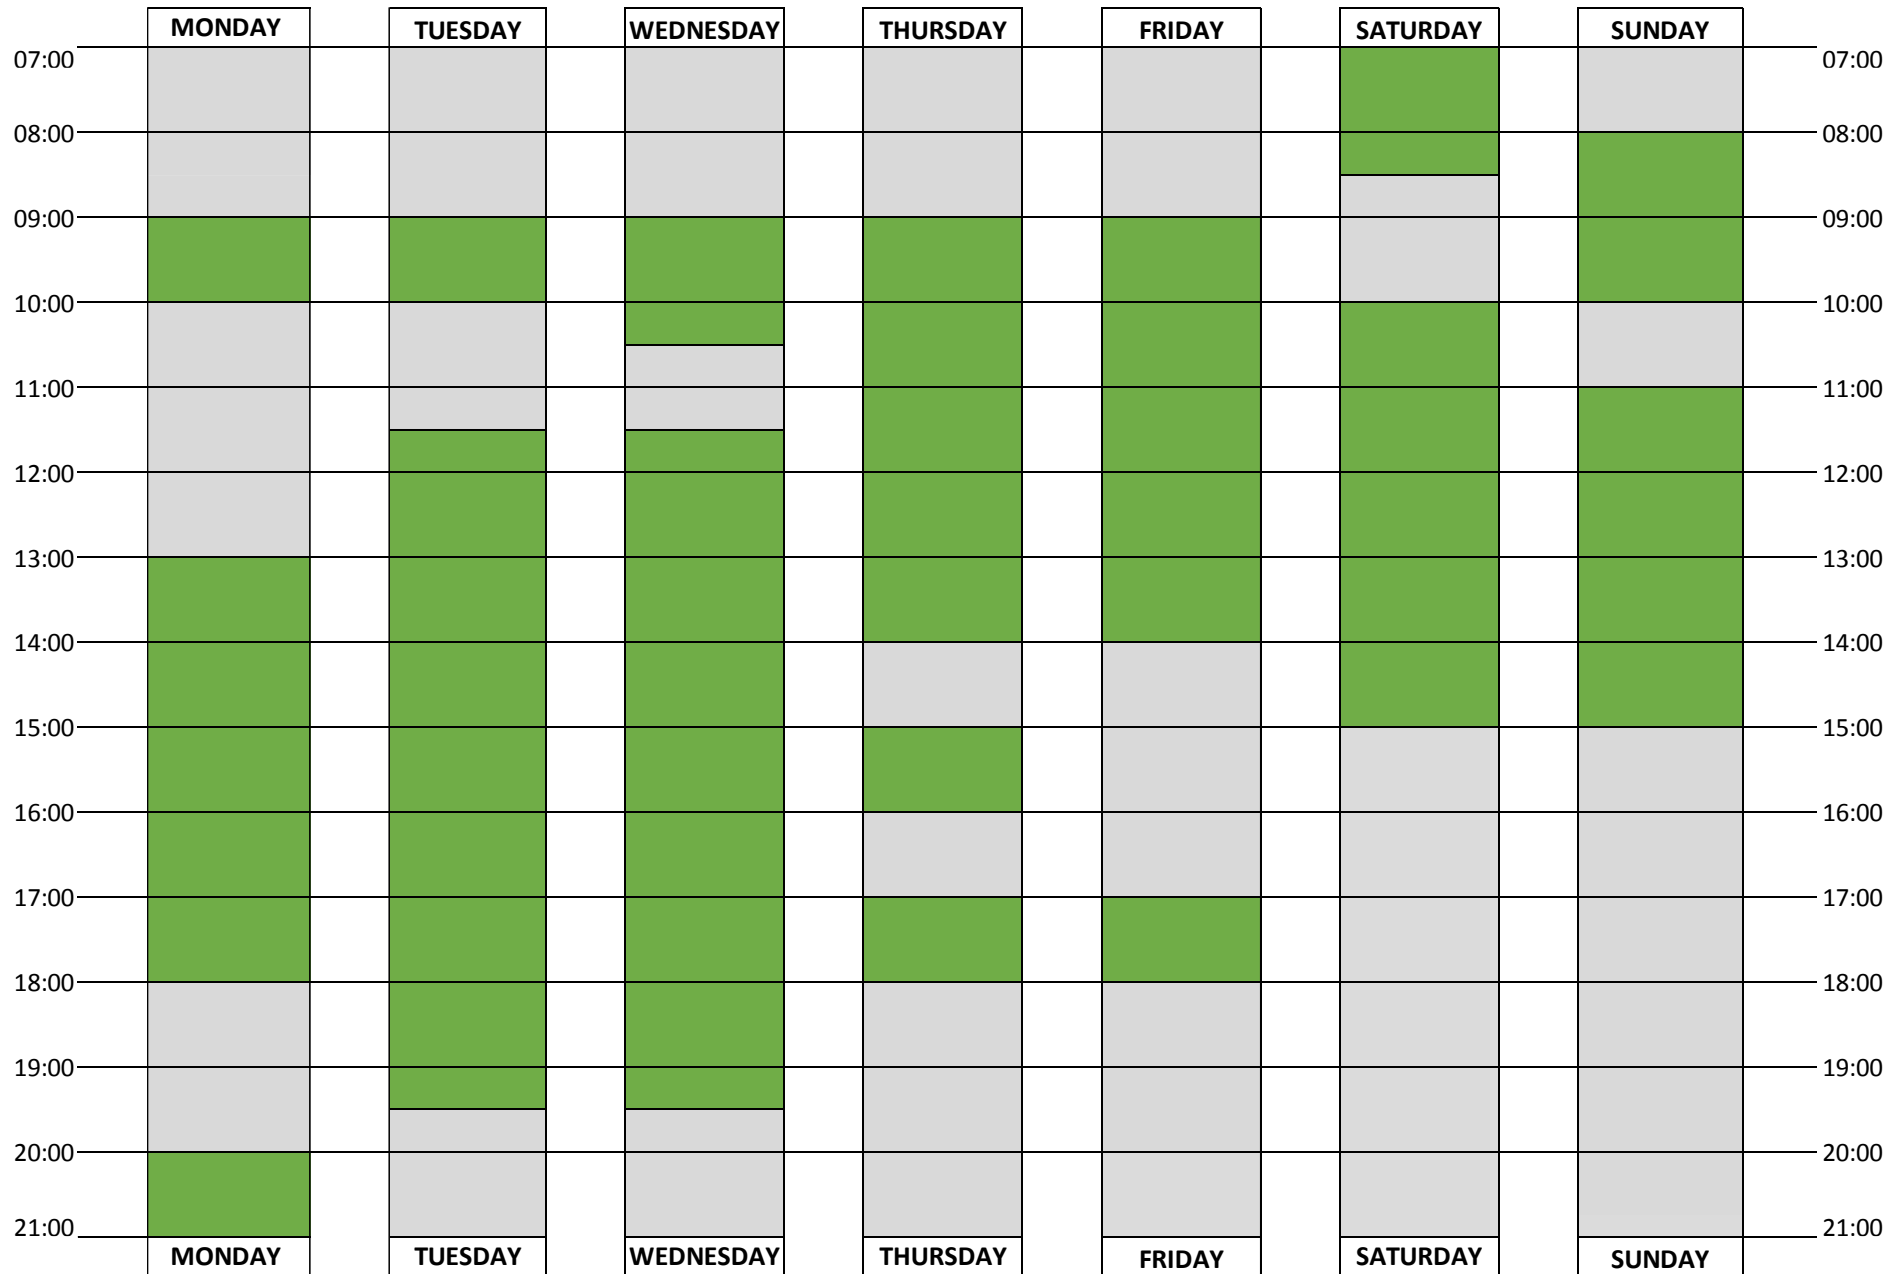

Reg. Charity No. 273334    

Unsupervised Climbing Wall Opening Times - 1st - 28th July 2024

AVAILABLE
 UNAVAILABLE

Please note: booking is essential, climbing wall use is subject to availability