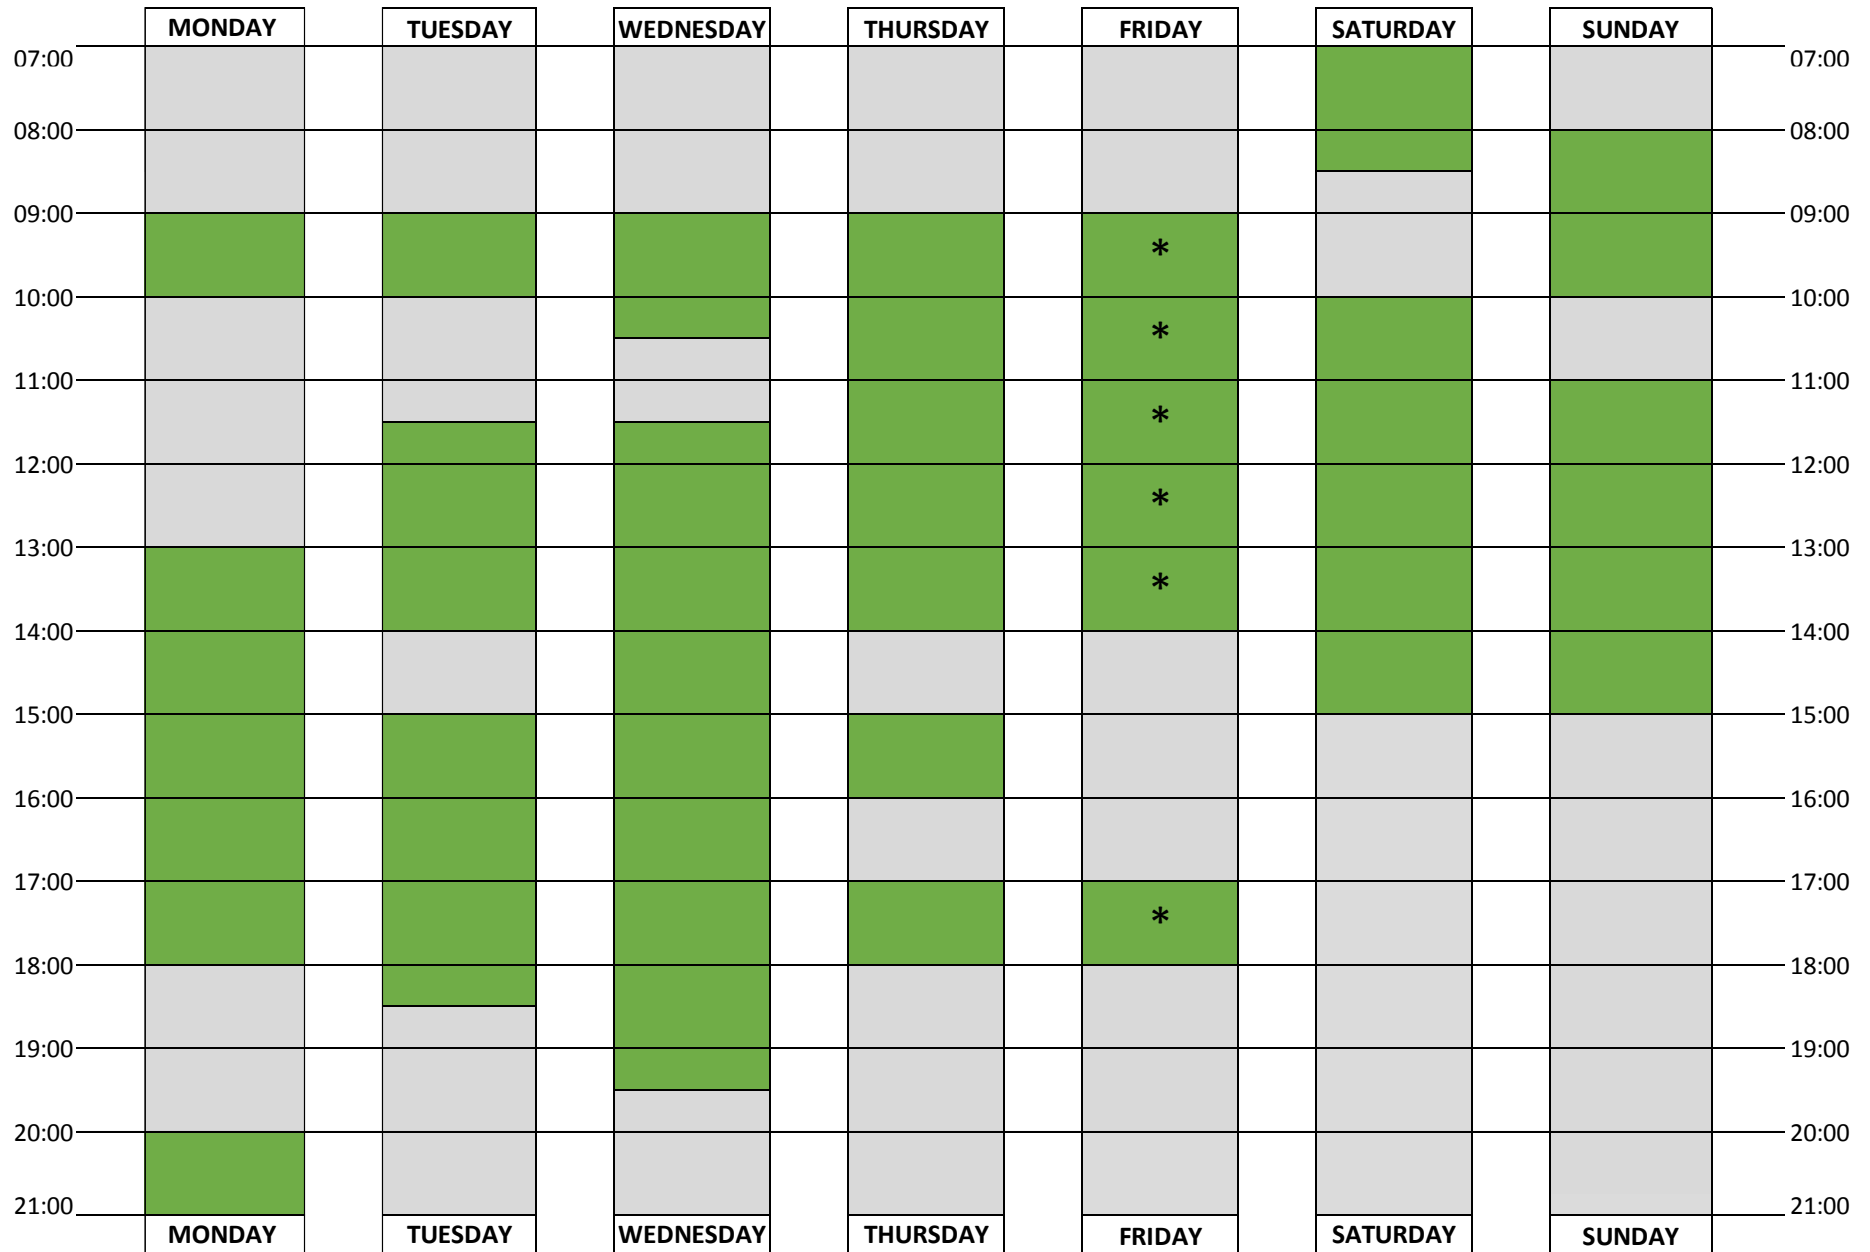

WIGHT CLIMBING

3rd - 30th June 2024

UNSUPERVISED CLIMBING WALL OPENING TIMES

West Wight
Sports & Community Centre

Freshwater, Isle of Wight, PO40 9XH

Tel: (01983) 752168
www.westwight.org.uk
E-mail: info@westwight.org.uk

Reg. Charity No. 273334    

Unsupervised Climbing Wall Opening Times - 3rd - 30th June 2024

 AVAILABLE

 UNAVAILABLE

 UNAVAILABLE ON FRIDAY 28TH JUNE ONLY

Please note: booking is essential, climbing wall use is subject to availability