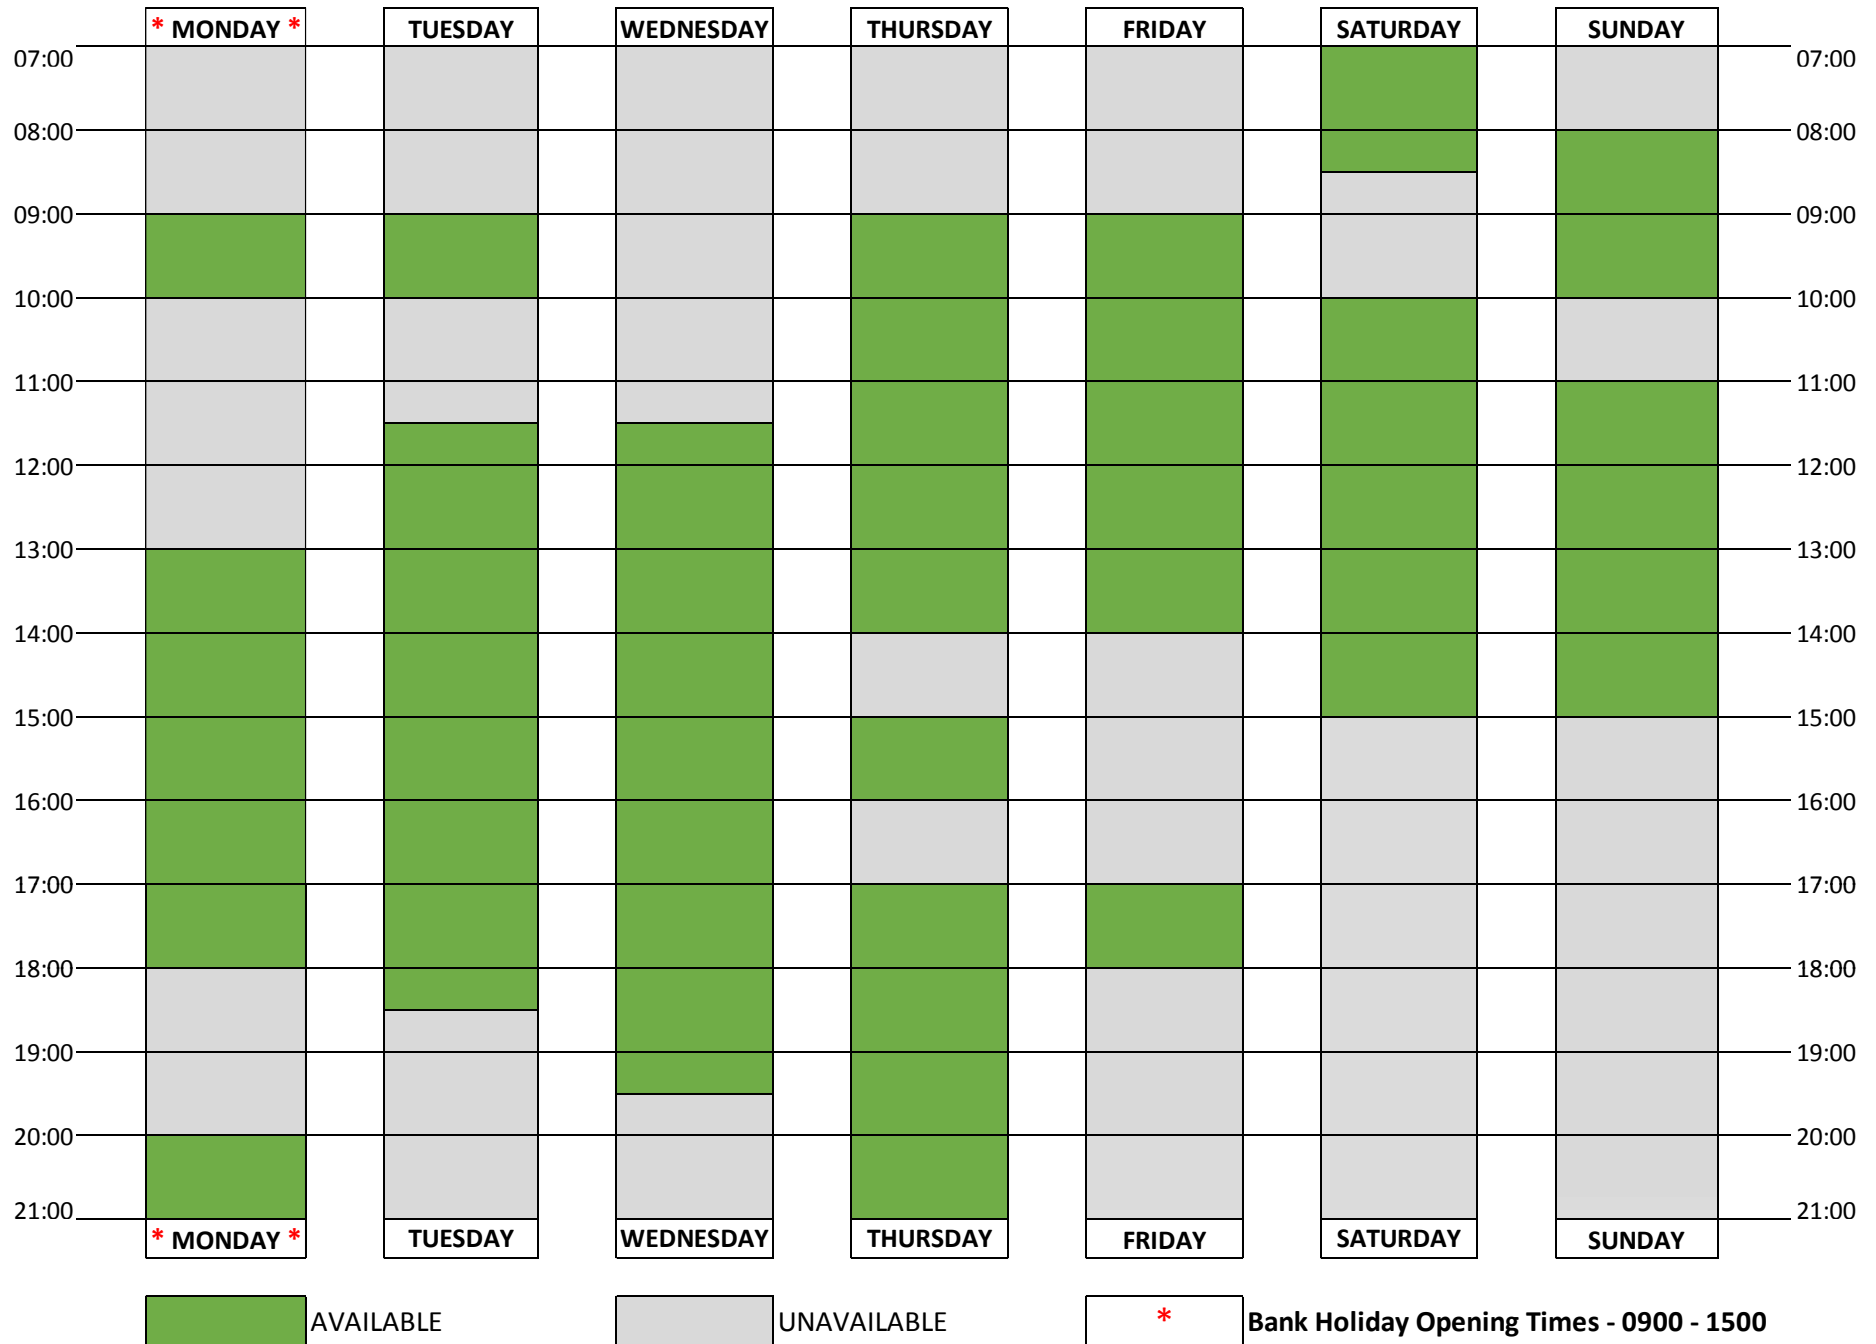

WIGHT CLIMBING

UNSUPERVISED CLIMBING WALL OPENING TIMES

1st - 26th May 2024

Bank Holiday Opening Times

Monday 6th May - 0900 - 1500

West Wight
Sports & Community Centre

Freshwater, Isle of Wight, PO40 9XH

Tel: (01983) 752168
www.westwight.org.uk
E-mail: info@westwight.org.uk

Reg. Charity No. 273334    

Unsupervised Climbing Wall Opening Times - 1st - 26th May 2024

Please note: booking is essential, climbing wall use is subject to availability