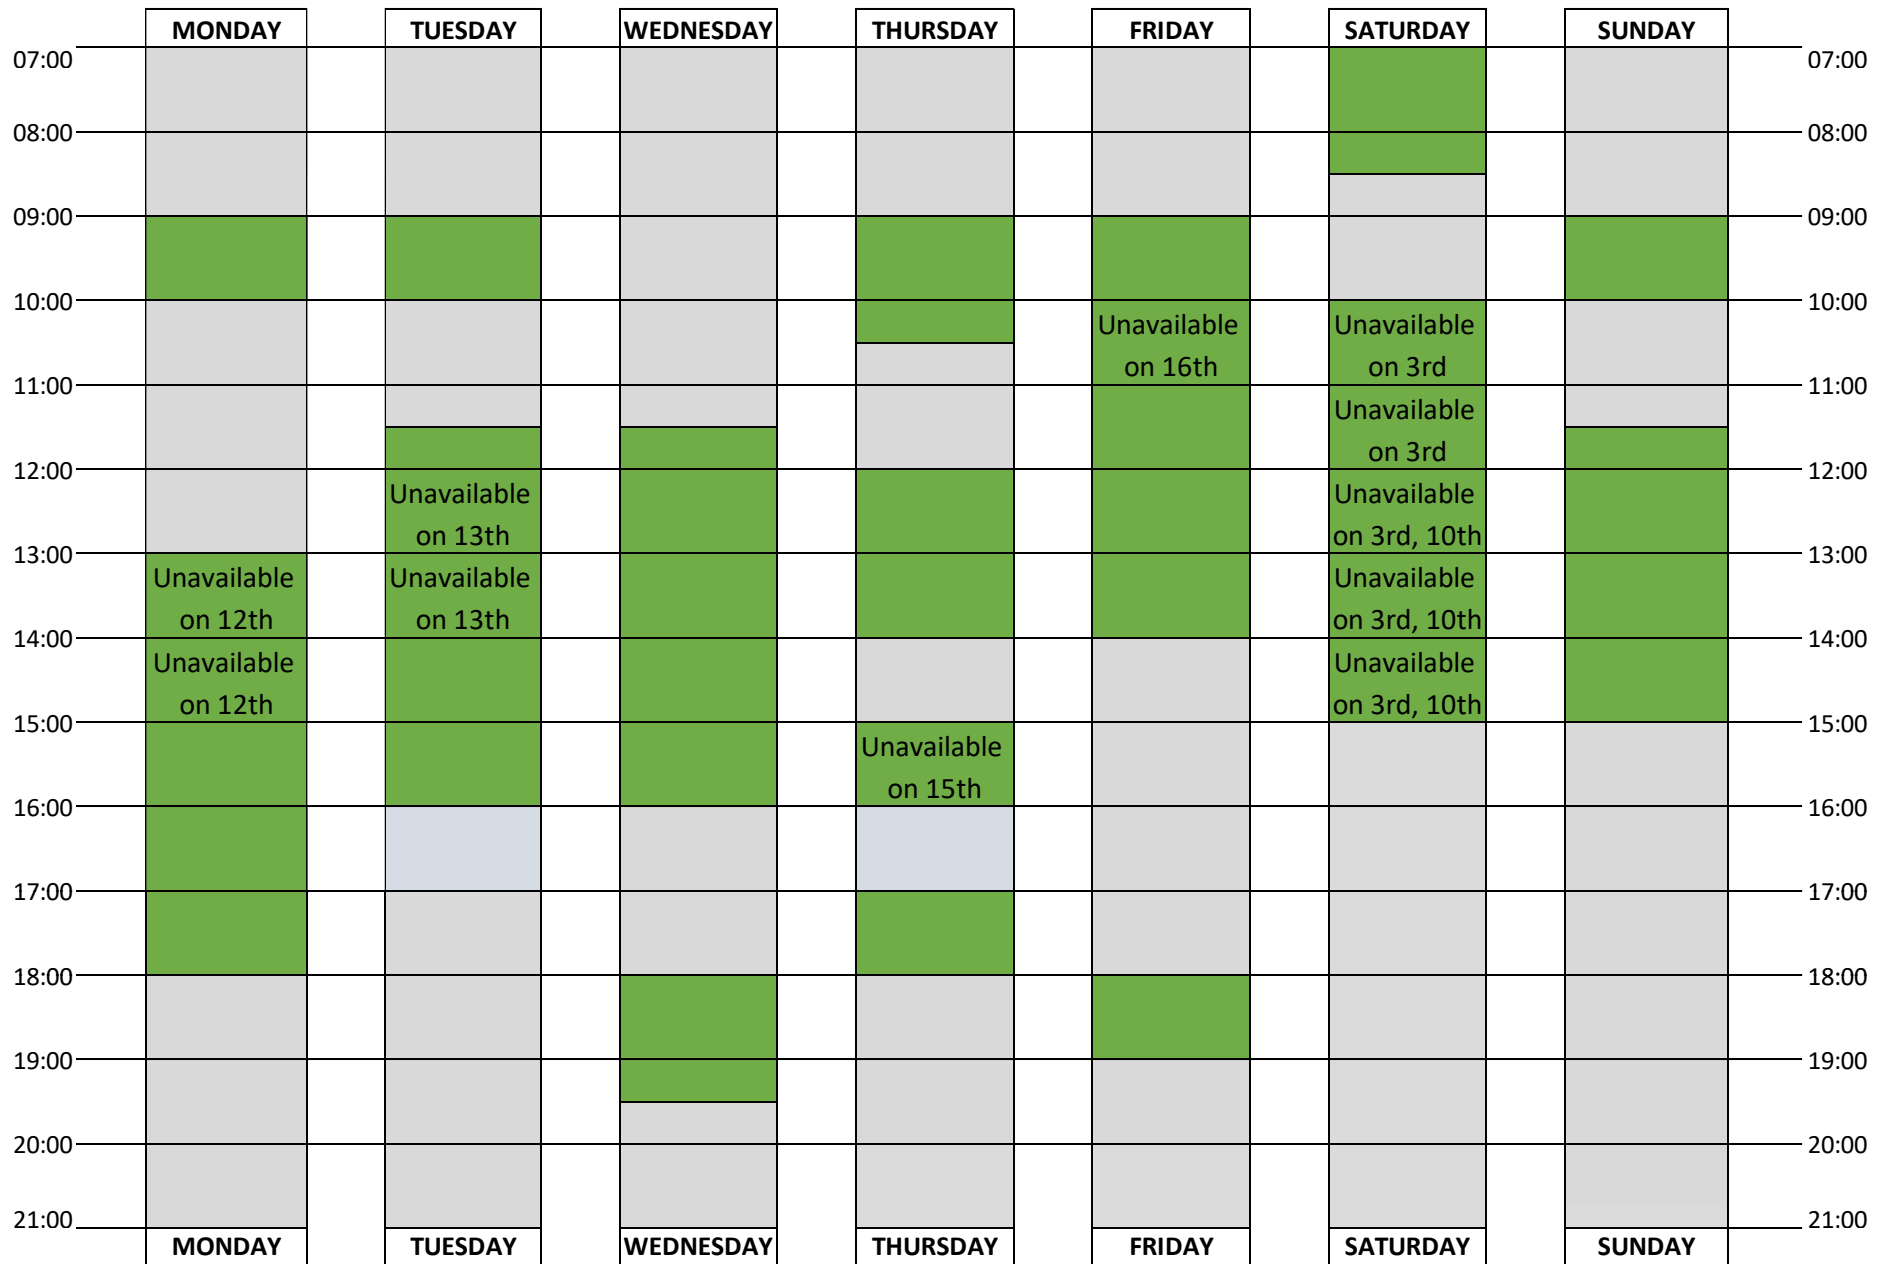

## UNSUPERVISED CLIMBING WALL OPENING TIMES

February 2024

### Children's Climbing Sessions

We run weekly climbing sessions for children aged 7 - 12 years, Tuesdays 17:45 - 18:45. Children will learn the fundamentals of climbing, alongside learning how to belay and tie knots. Please enquire at reception for more information.

# Unsupervised Climbing Wall Opening Times - February 2024

UNAVAILABLE
  AVAILABLE

Please note: booking is essential, climbing wall use is subject to availability