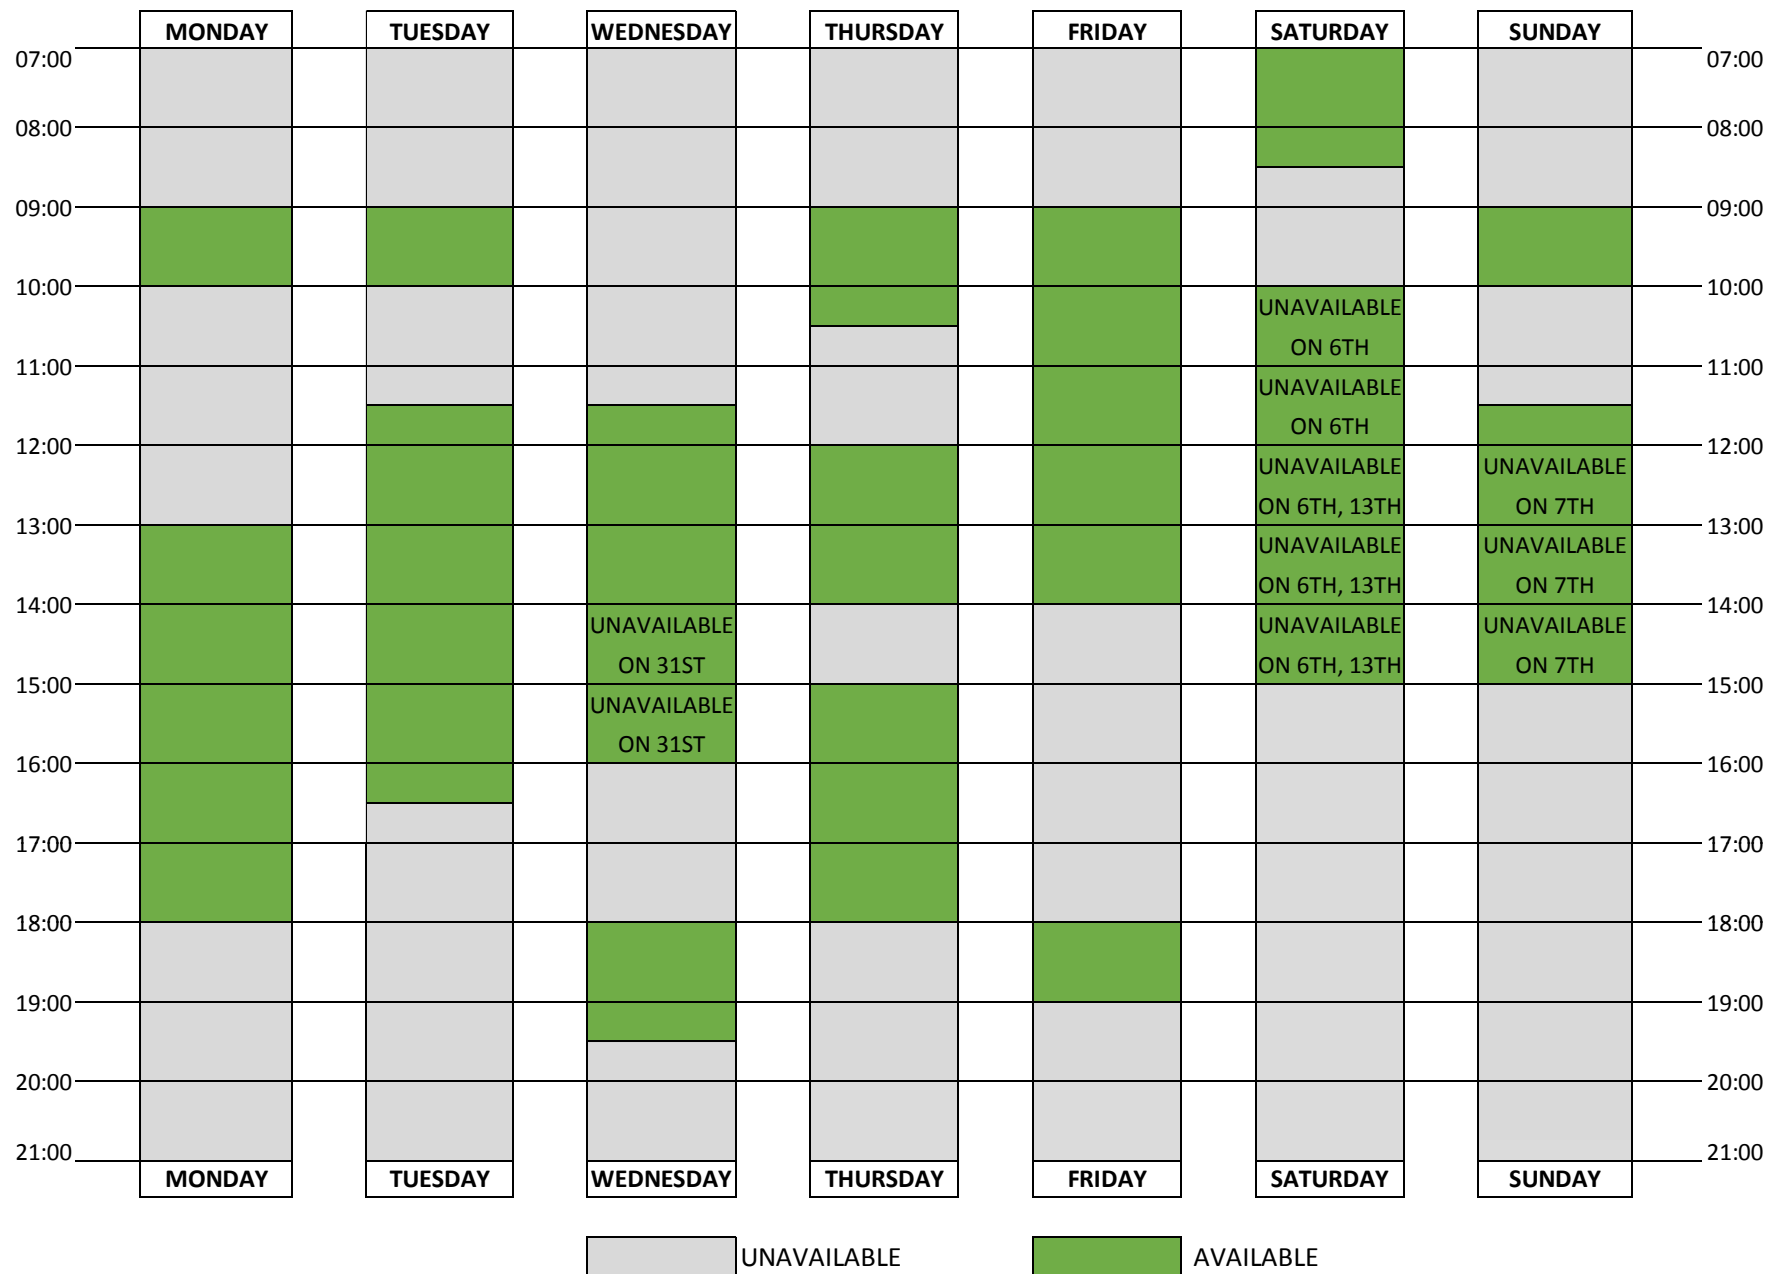

WIGHT CLIMBING

UNSUPERVISED CLIMBING WALL OPENING TIMES

January 2024

Please note; the centre will be closed on January 1st 2024

Children's Climbing Sessions

We run weekly climbing sessions for children aged 7 - 12 years, Tuesdays 18:15 - 19:15. Children will learn the fundamentals of climbing, alongside learning how to belay and tie knots. Please enquire at reception for more information.

Please note: the centre will be CLOSED on Jauary 1st 2024

Please note: booking is essential, climbing wall use is subject to availability