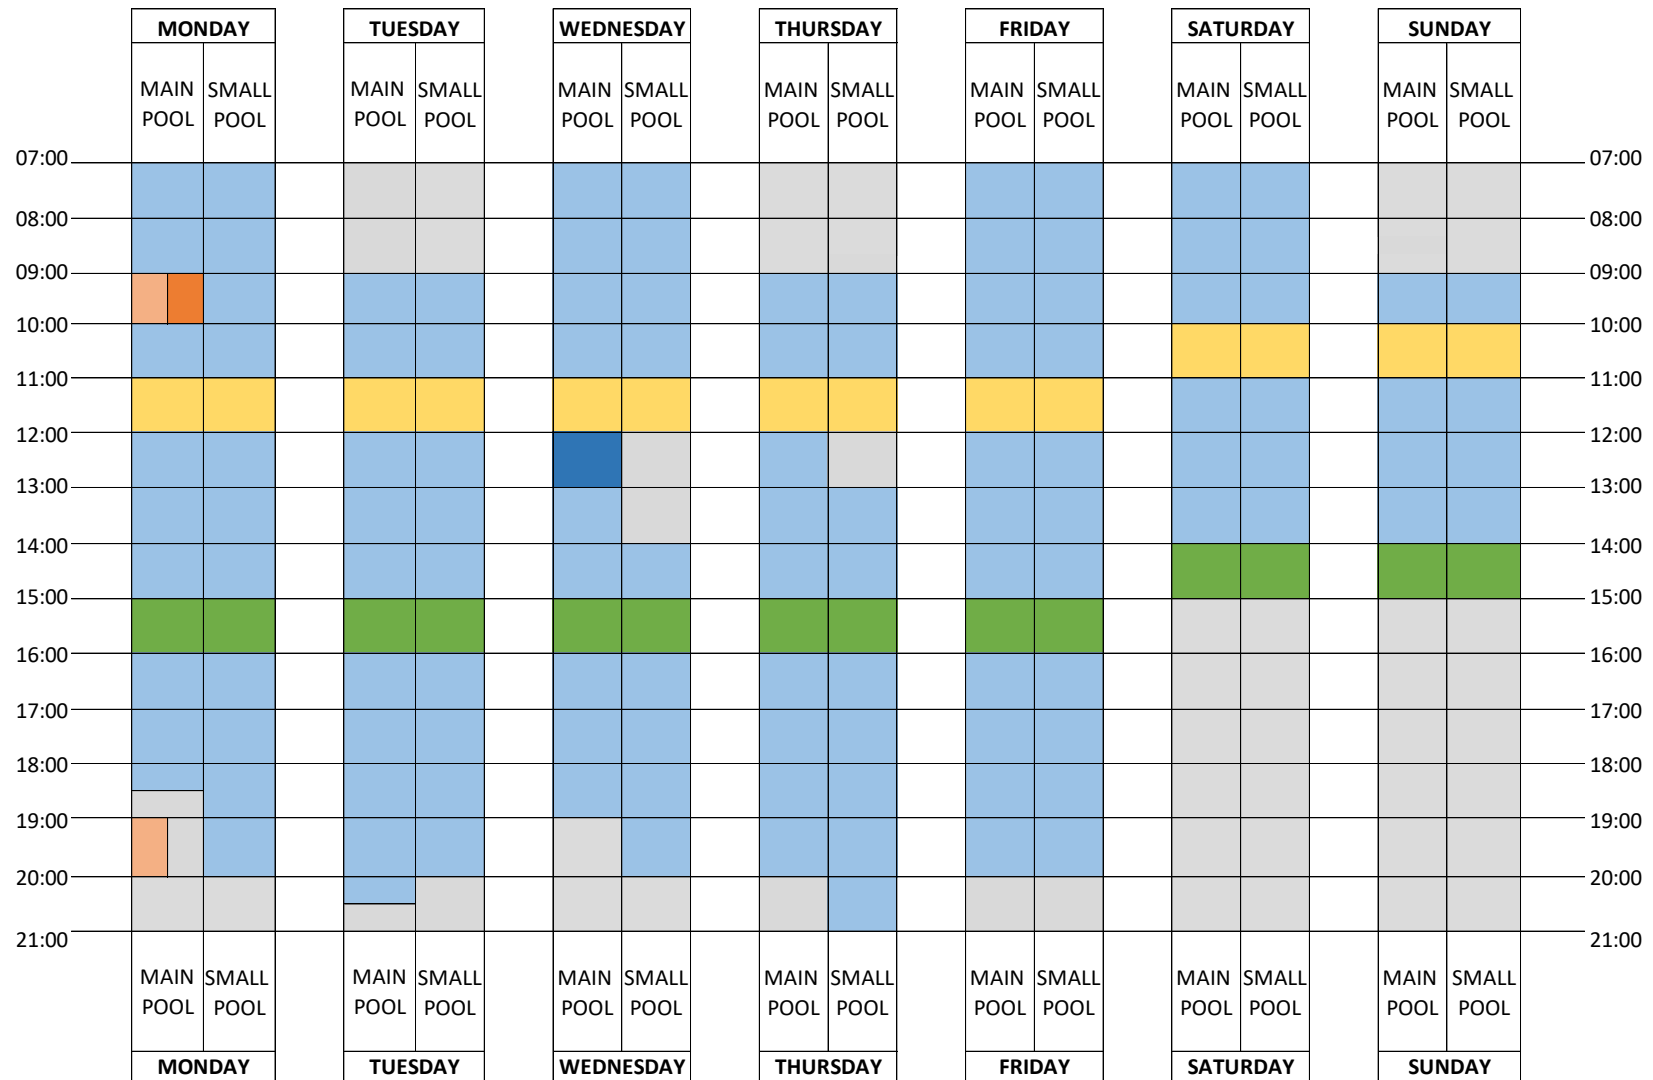

Adult Swim Fitness

A designated session for adults under the guidance of a qualified coach. Must be comfortable swimming 100M

Baby and Toddler Classes

Parent and Baby - This session is suitable for children up to the age of 2, accompanied by an adult, the session includes games, songs and lots of fun

Tweenie Swim - For children aged 2 to 3 years, a fun introduction to swimming, accompanied by an adult, involving structured games and activities.

SWIMMING POOL OPENING TIMES

18th - 30th December 2023

Bookings

25th - 30th December 2023 Opening Hours

25th December - CLOSED
 26th December - CLOSED
 27th December - CLOSED
 28th December - CLOSED
 29th December - 09:00 - 15:00 (Public Swimming)
 30th December - 09:00 - 15:00 (Public Swimming)