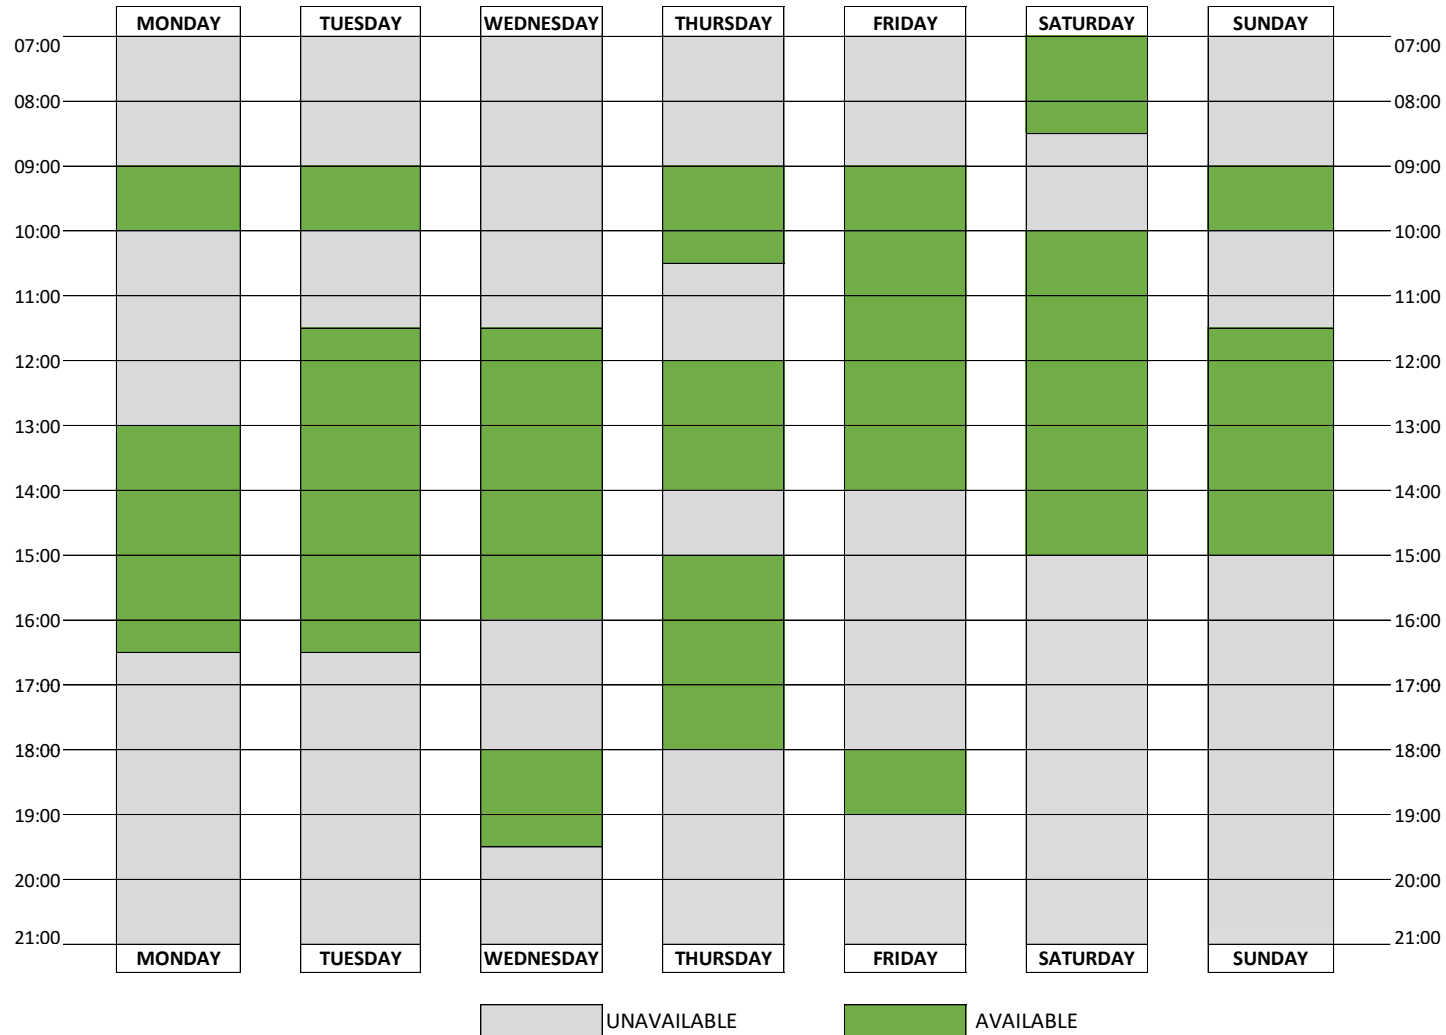

## UNSUPERVISED CLIMBING WALL OPENING TIMES

18<sup>th</sup> - 31<sup>st</sup> December 2023

### Children's Climbing Sessions

We run weekly climbing sessions for children aged 7 - 12 years, Tuesdays 17:45 - 18:45. Children will learn the fundamentals of climbing, alongside learning how to belay and tie knots. Please enquire at reception for more information and booking details.

## 18<sup>th</sup> - 24<sup>th</sup> December 2023 Opening Times

## 25<sup>th</sup> - 31<sup>st</sup> December 2023 Opening Times

25<sup>th</sup> December - CLOSED  
 26<sup>th</sup> December - CLOSED  
 27<sup>th</sup> December - CLOSED  
 28<sup>th</sup> December - CLOSED  
 29<sup>th</sup> December - 10:00 - 15:00  
 30<sup>th</sup> December - 07:00 - 15:00 (Unavailable 08:30 - 10:00)  
 31<sup>st</sup> December - 09:00 - 15:00 (Unavailable 10:00 - 11:30)