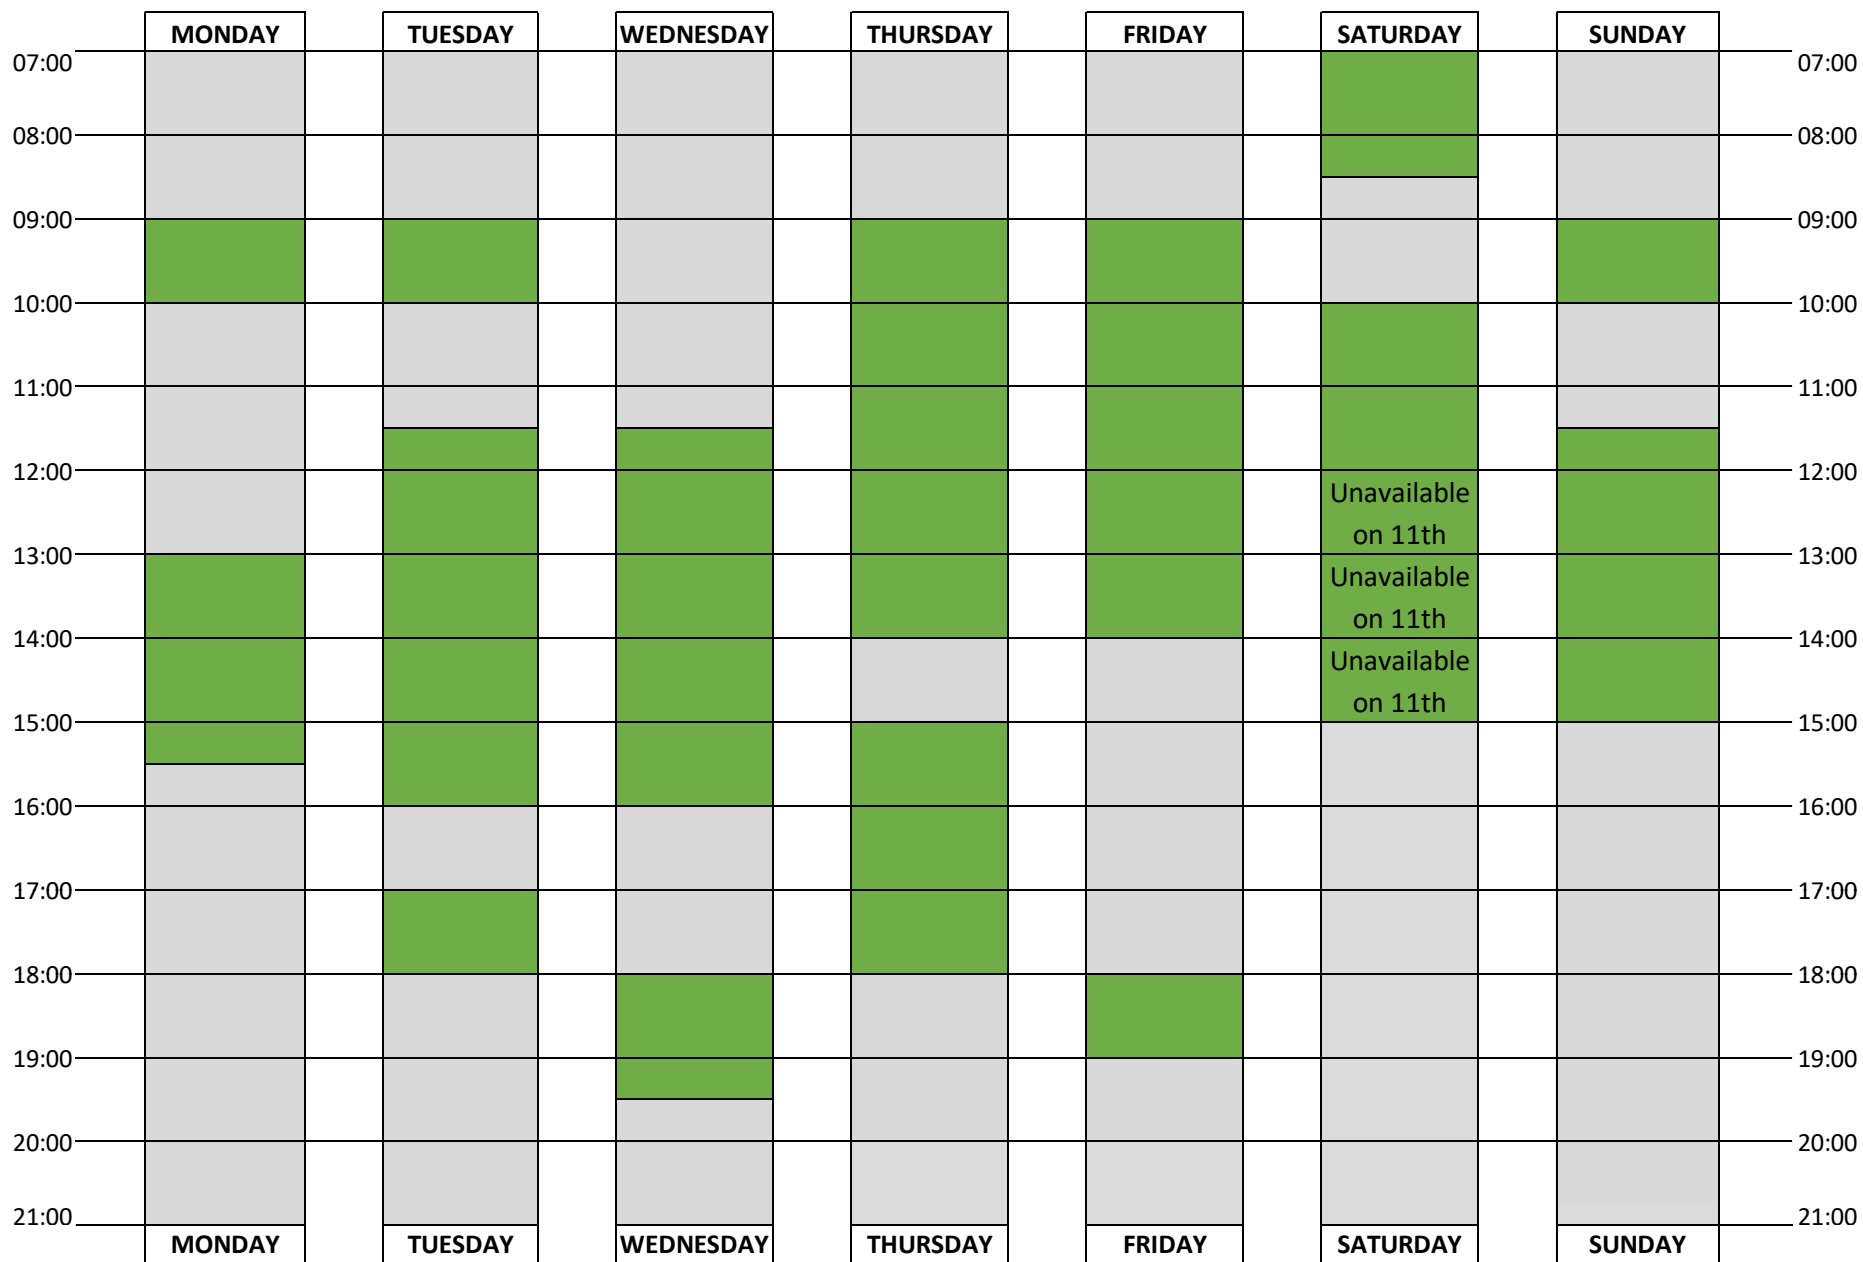

### Children's Climbing Sessions

We run weekly climbing sessions for children aged 7 - 12 years, Tuesdays 18:15 - 19:15. Children will learn the fundamentals of climbing, alongside learning how to belay and tie knots. Please enquire at reception for more information.

# Unsupervised Climbing Wall Opening Times - 6<sup>th</sup> - 30<sup>th</sup> November 2023

UNAVAILABLE
  AVAILABLE

Please note: booking is essential, climbing wall use is subject to availability