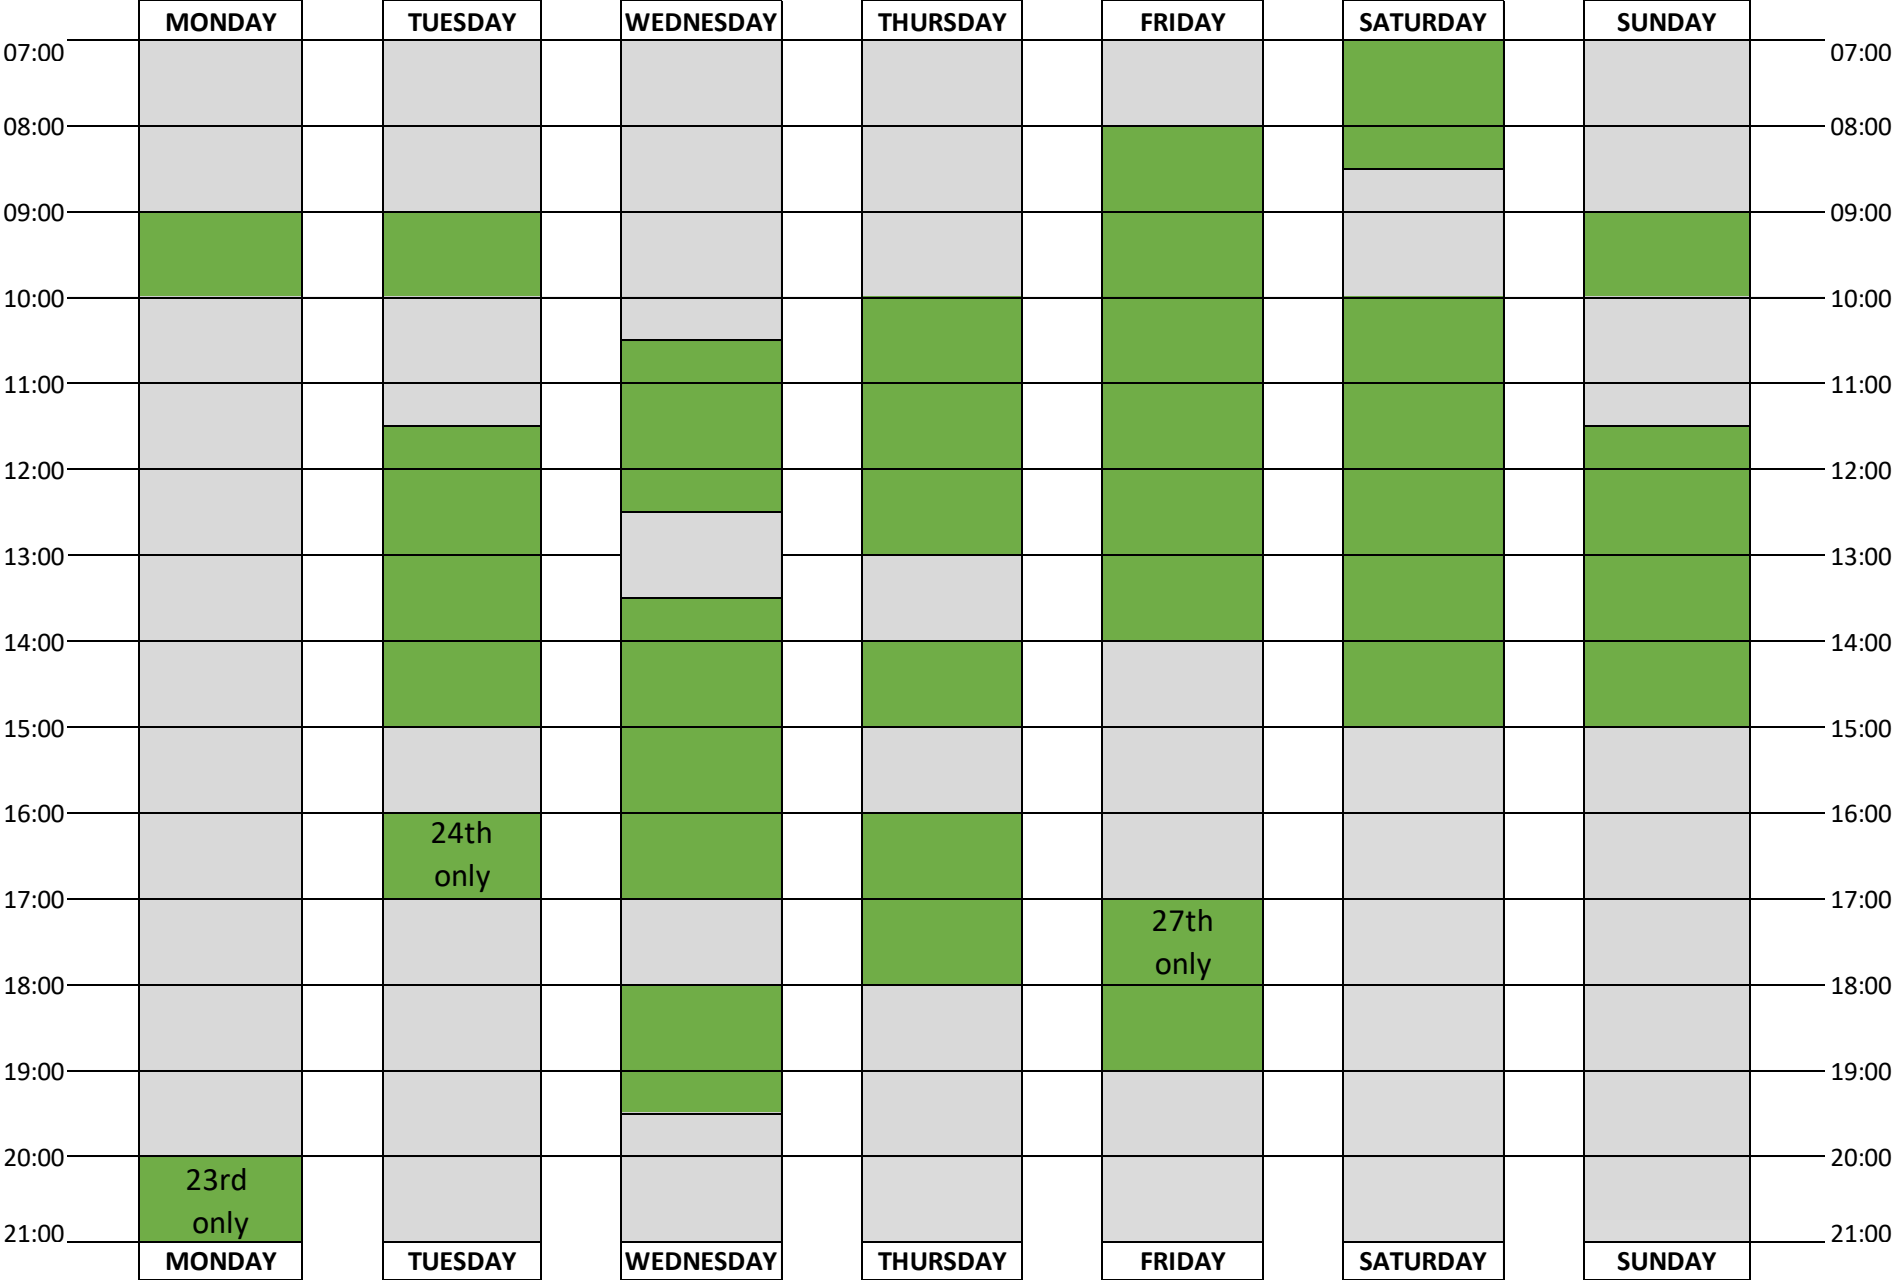

Unsupervised Climbing Wall Opening Times - 23rd October - 5th November 2023

UNAVAILABLE
 AVAILABLE