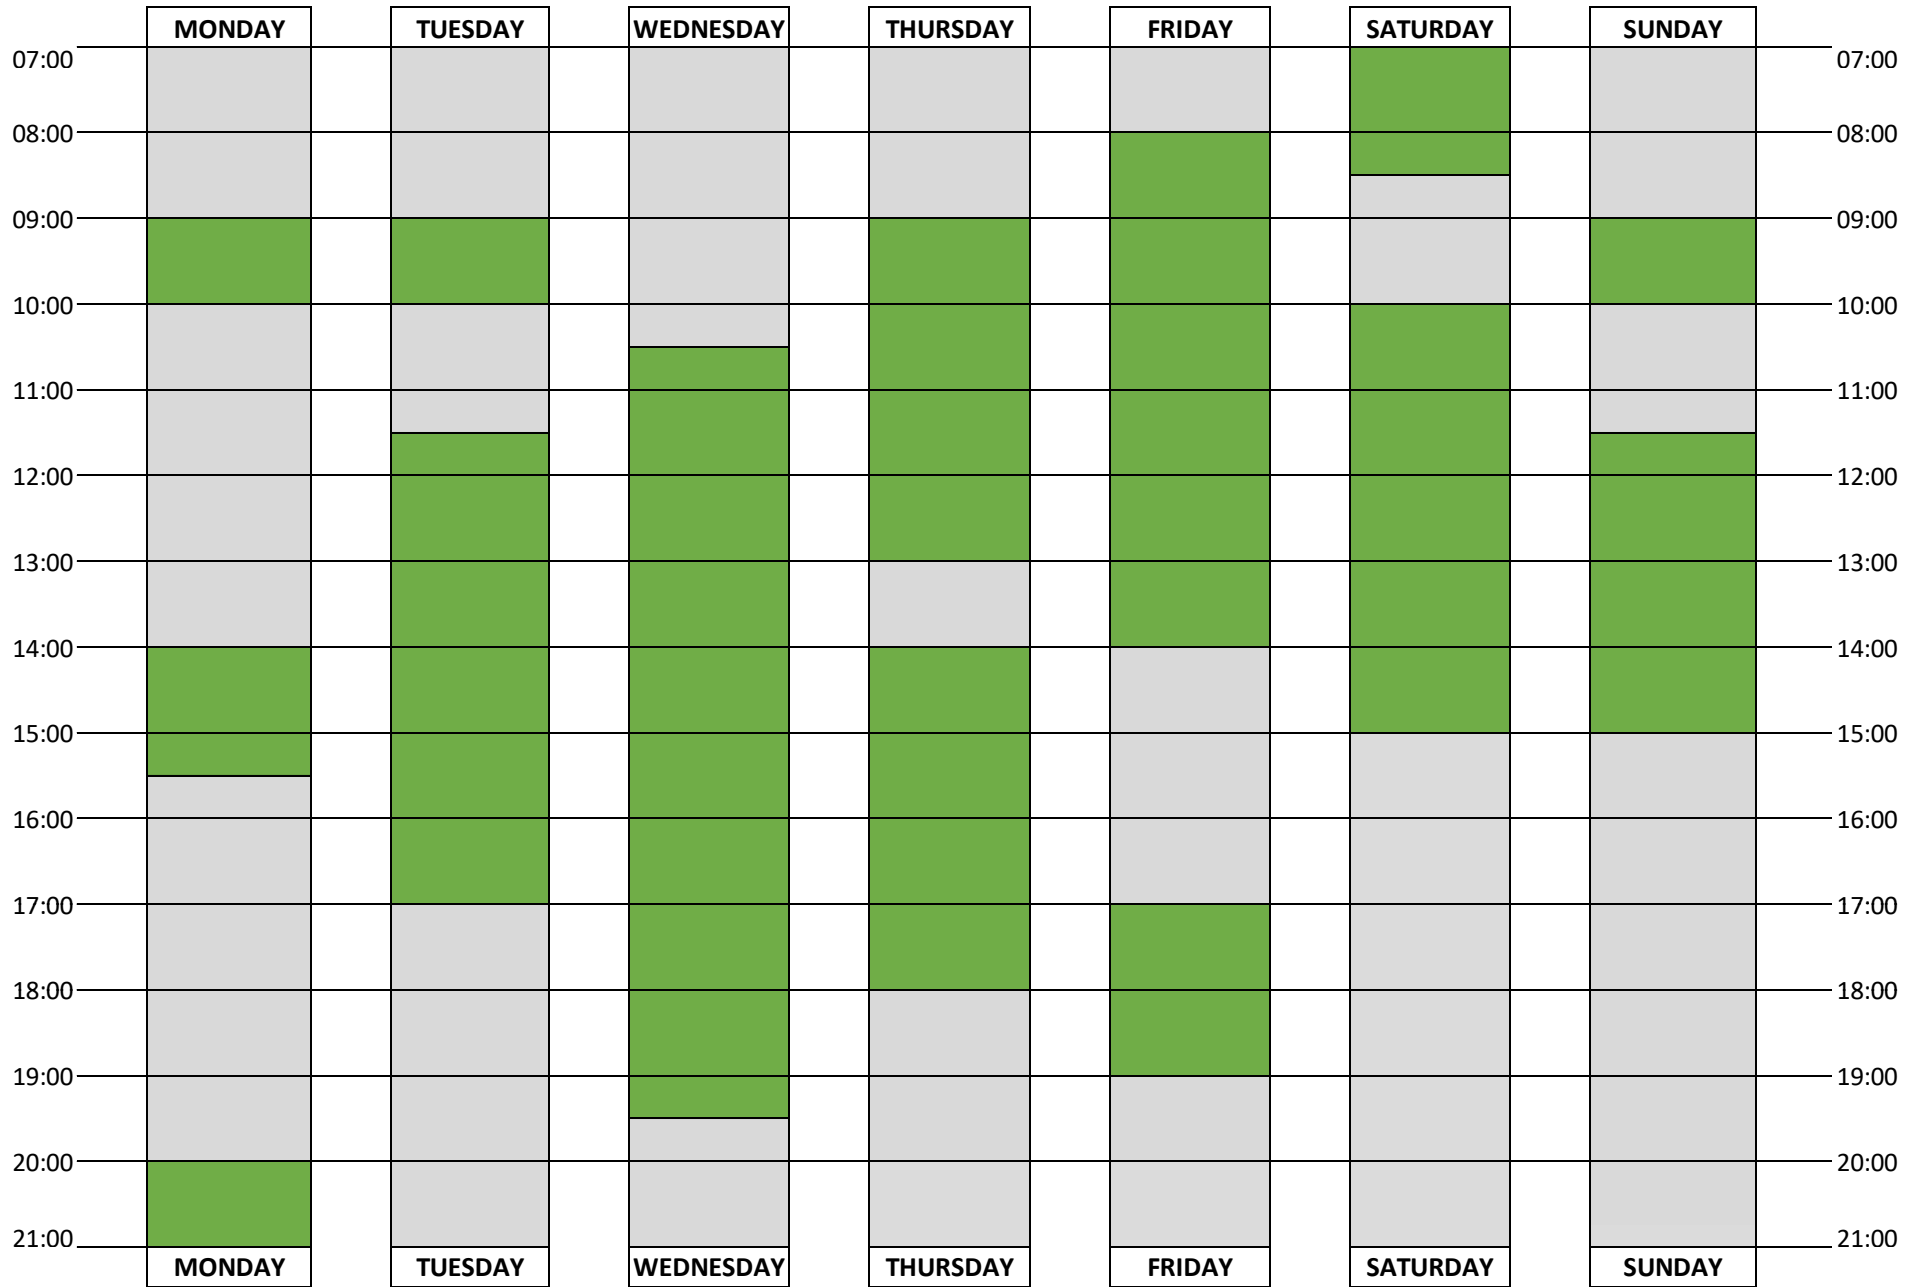

## UNSUPERVISED CLIMBING WALL OPENING

1<sup>st</sup> - 22<sup>nd</sup> October 2023

# Unsupervised Climbing Wall Opening Times - 1<sup>st</sup> - 22<sup>nd</sup> October 2023

UNAVAILABLE
  AVAILABLE