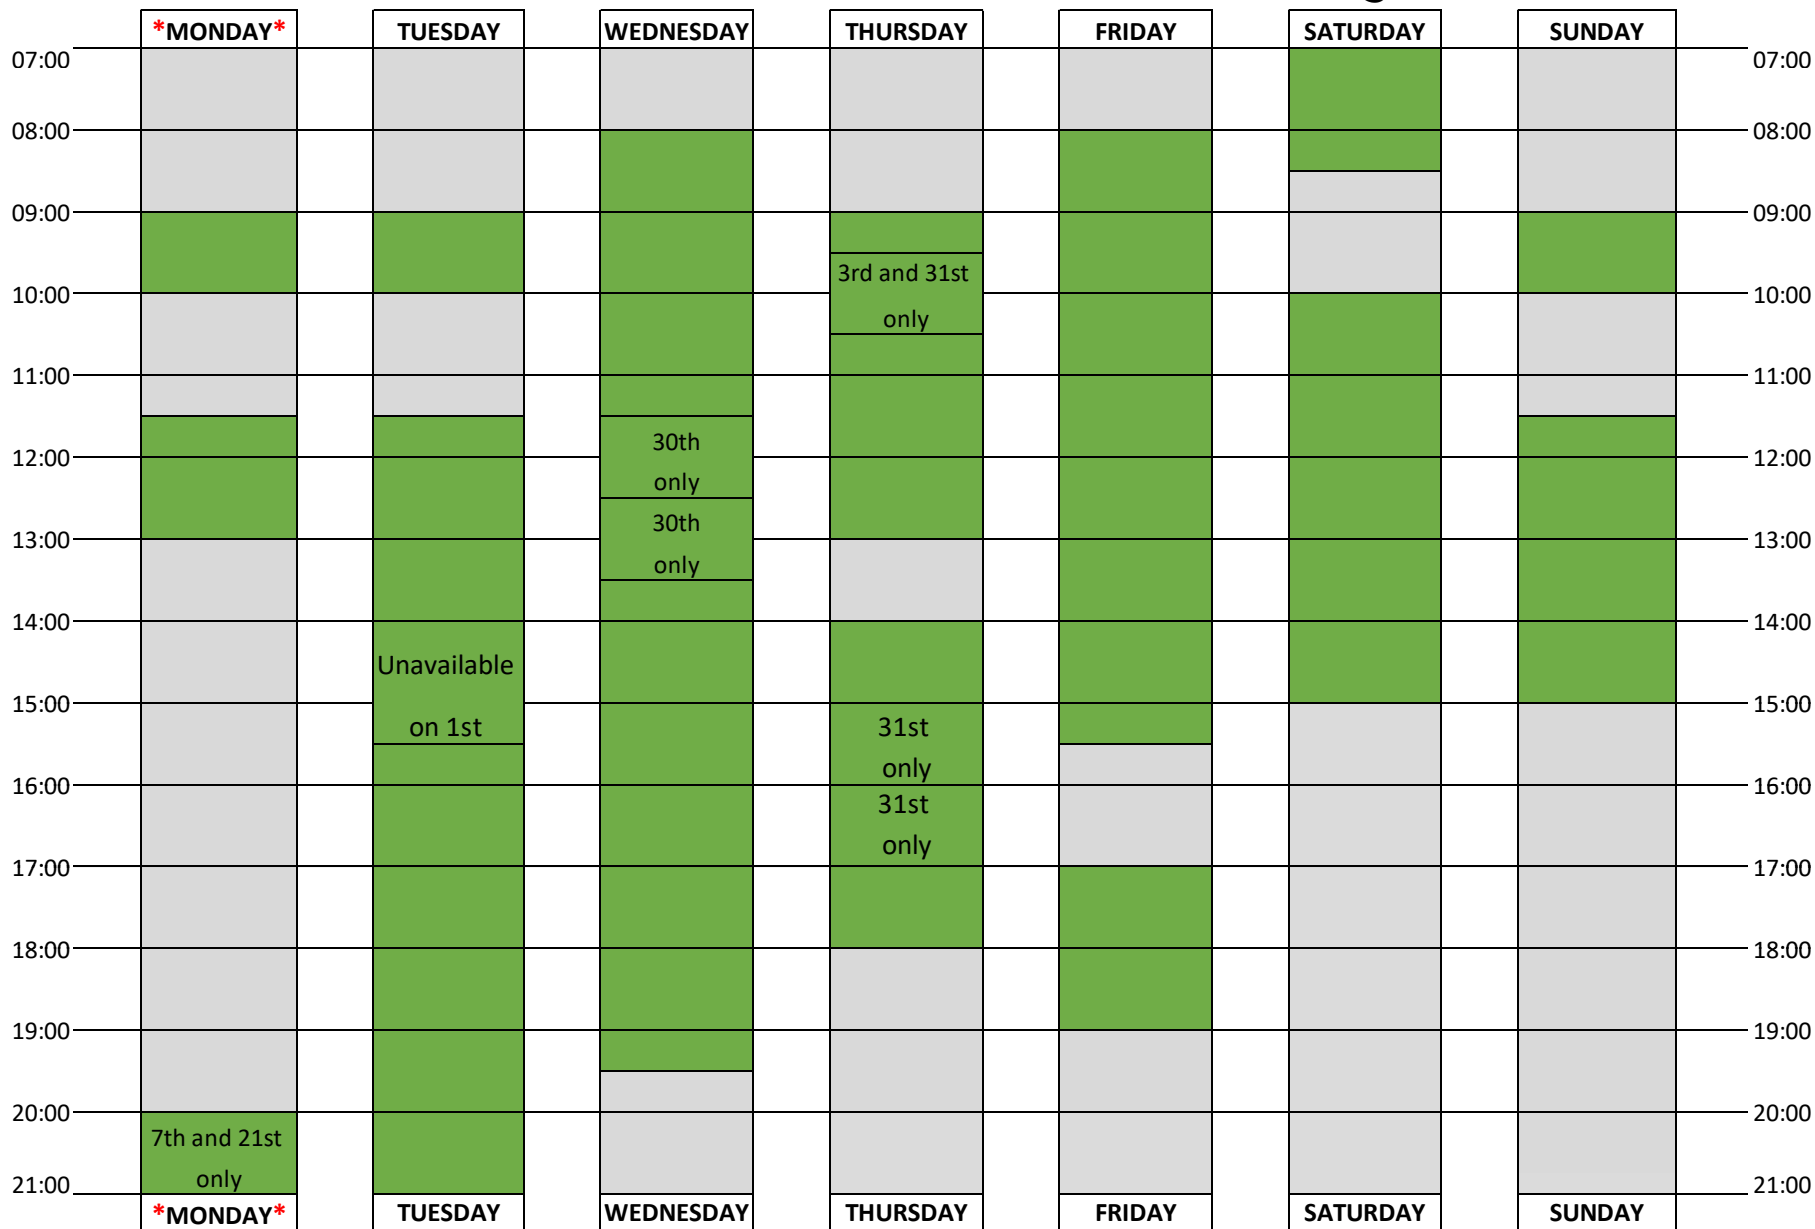

UNSUPERVISED CLIMBING WALL OPENING TIMES - August 2023

UNAVAILABLE AVAILABLE

* Bank Holiday Opening Hours for Monday 28th August. 10:00 - 16:00

Please note: booking is essential, climbing wall use is subject to availability