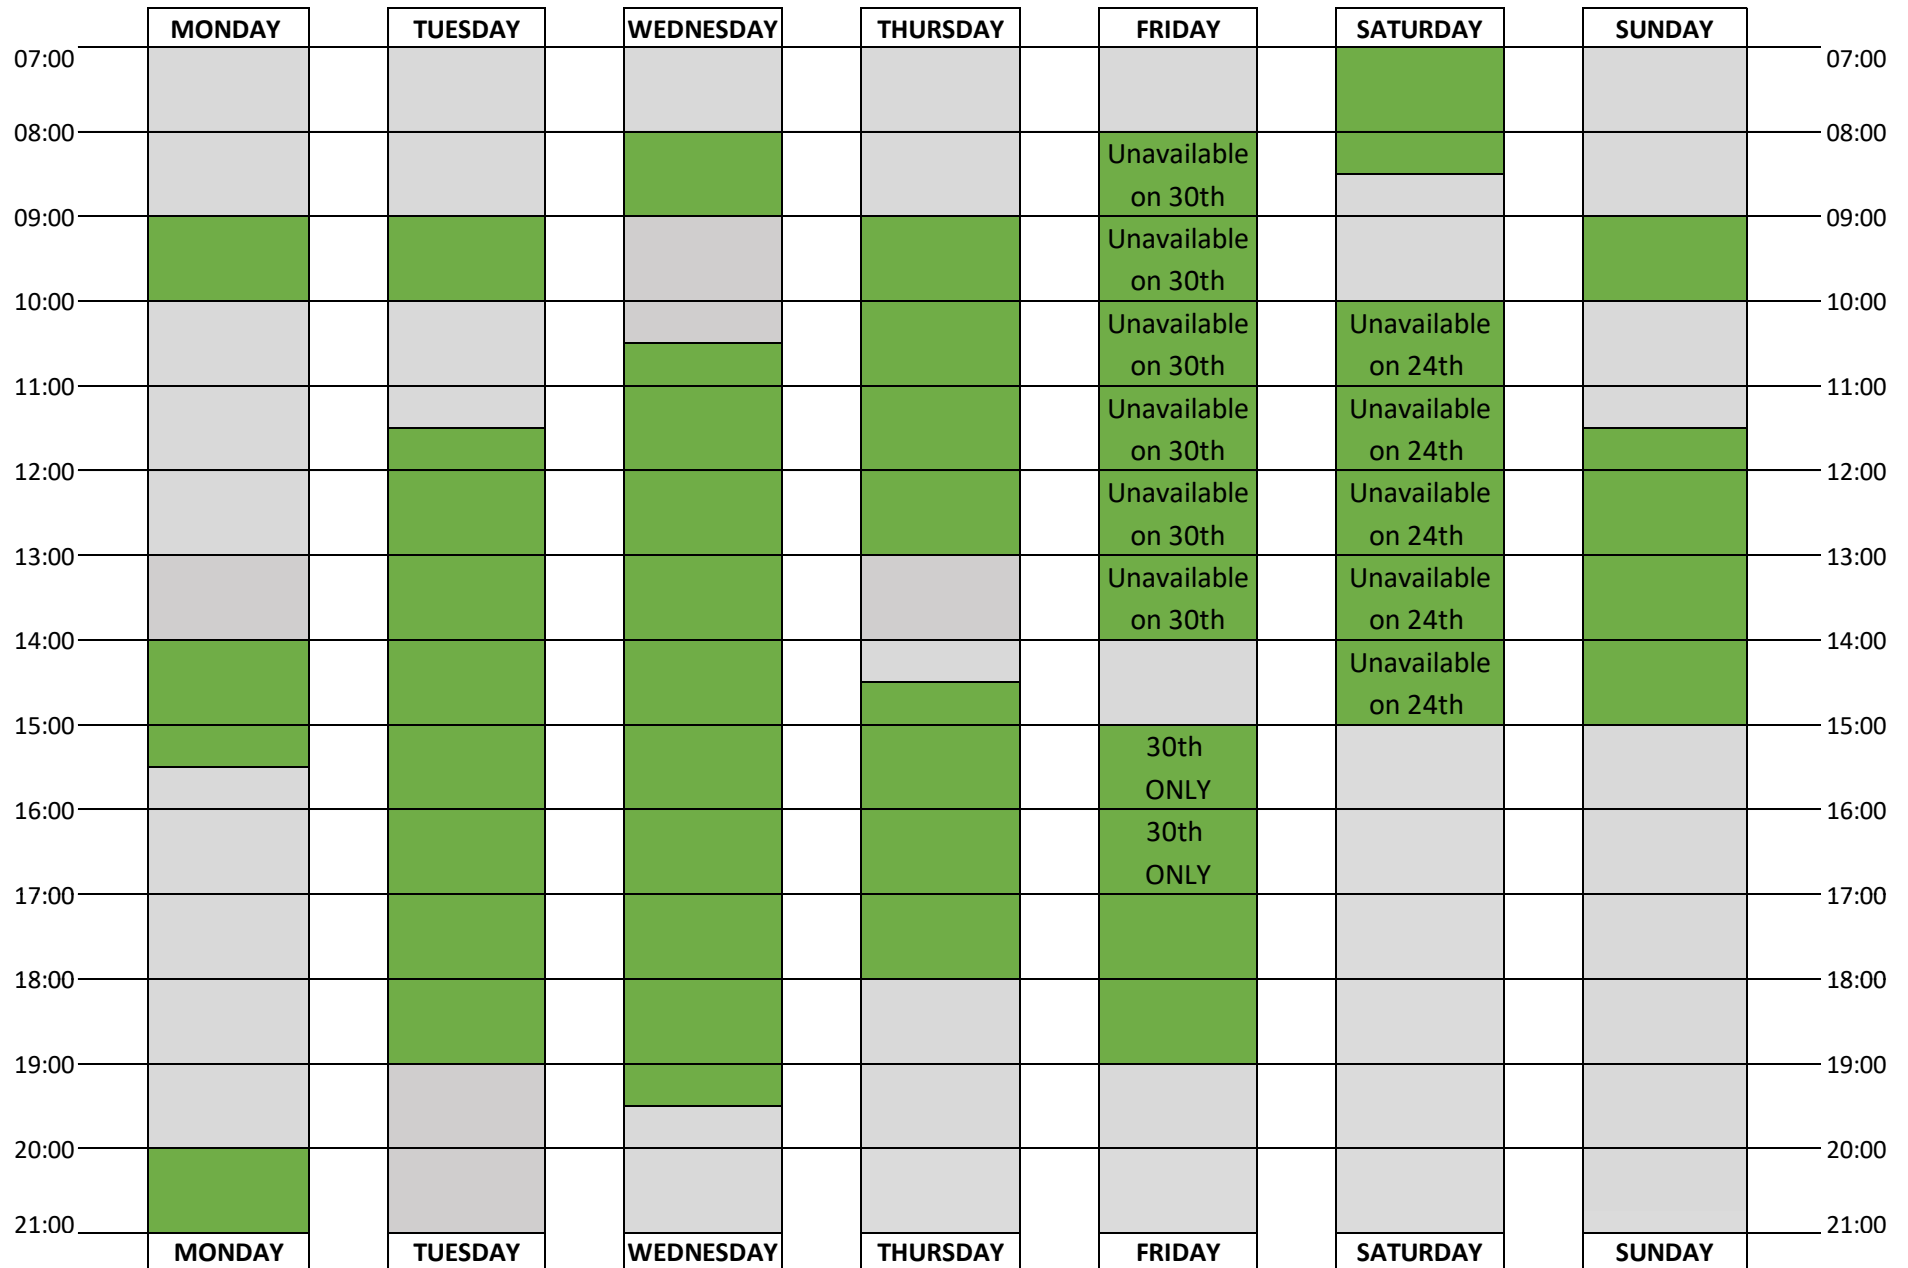

## UNSUPERVISED CLIMBING WALL OPENING

5<sup>th</sup> - 30<sup>th</sup> June 2023

### Children's Climbing Courses (Ages 7-12 only)

Our 4-week climbing courses will teach children the fundamentals of climbing, alongside learning how to belay and tie knots. Please enquire at reception for course dates and more information.

# Unsupervised Climbing Wall Opening Times - 5<sup>th</sup> - 30<sup>th</sup> June 2023

 UNAVAILABLE

 AVAILABLE