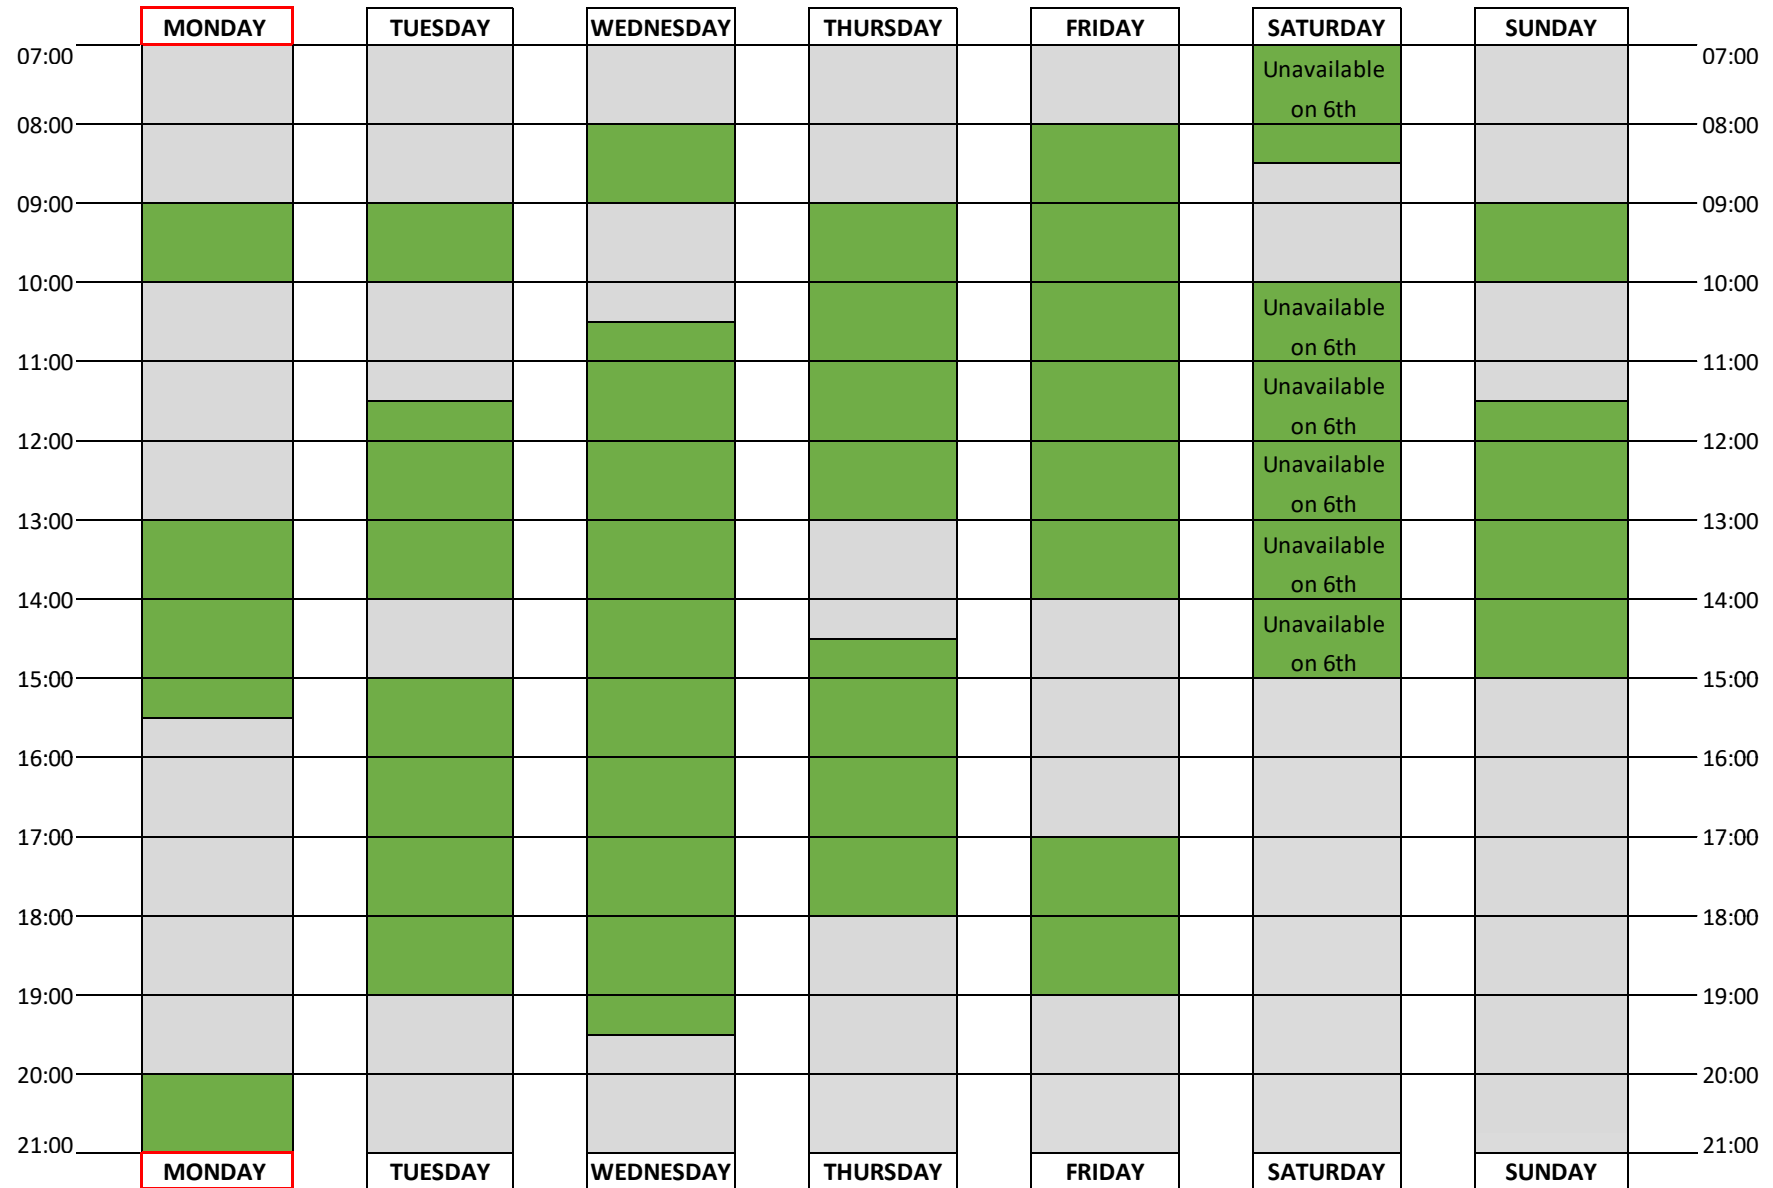

UNSUPERVISED CLIMBING WALL OPENING TIMES - 1st - 28th May 2023

MONDAY Bank Holiday Opening Times (1st and 8th ONLY) - 10:00 - 16:00   AVAILABLE   UNAVAILABLE

Please note: The centre will be closed on the 6th May

Please note: booking is essential, climbing wall use is subject to availability