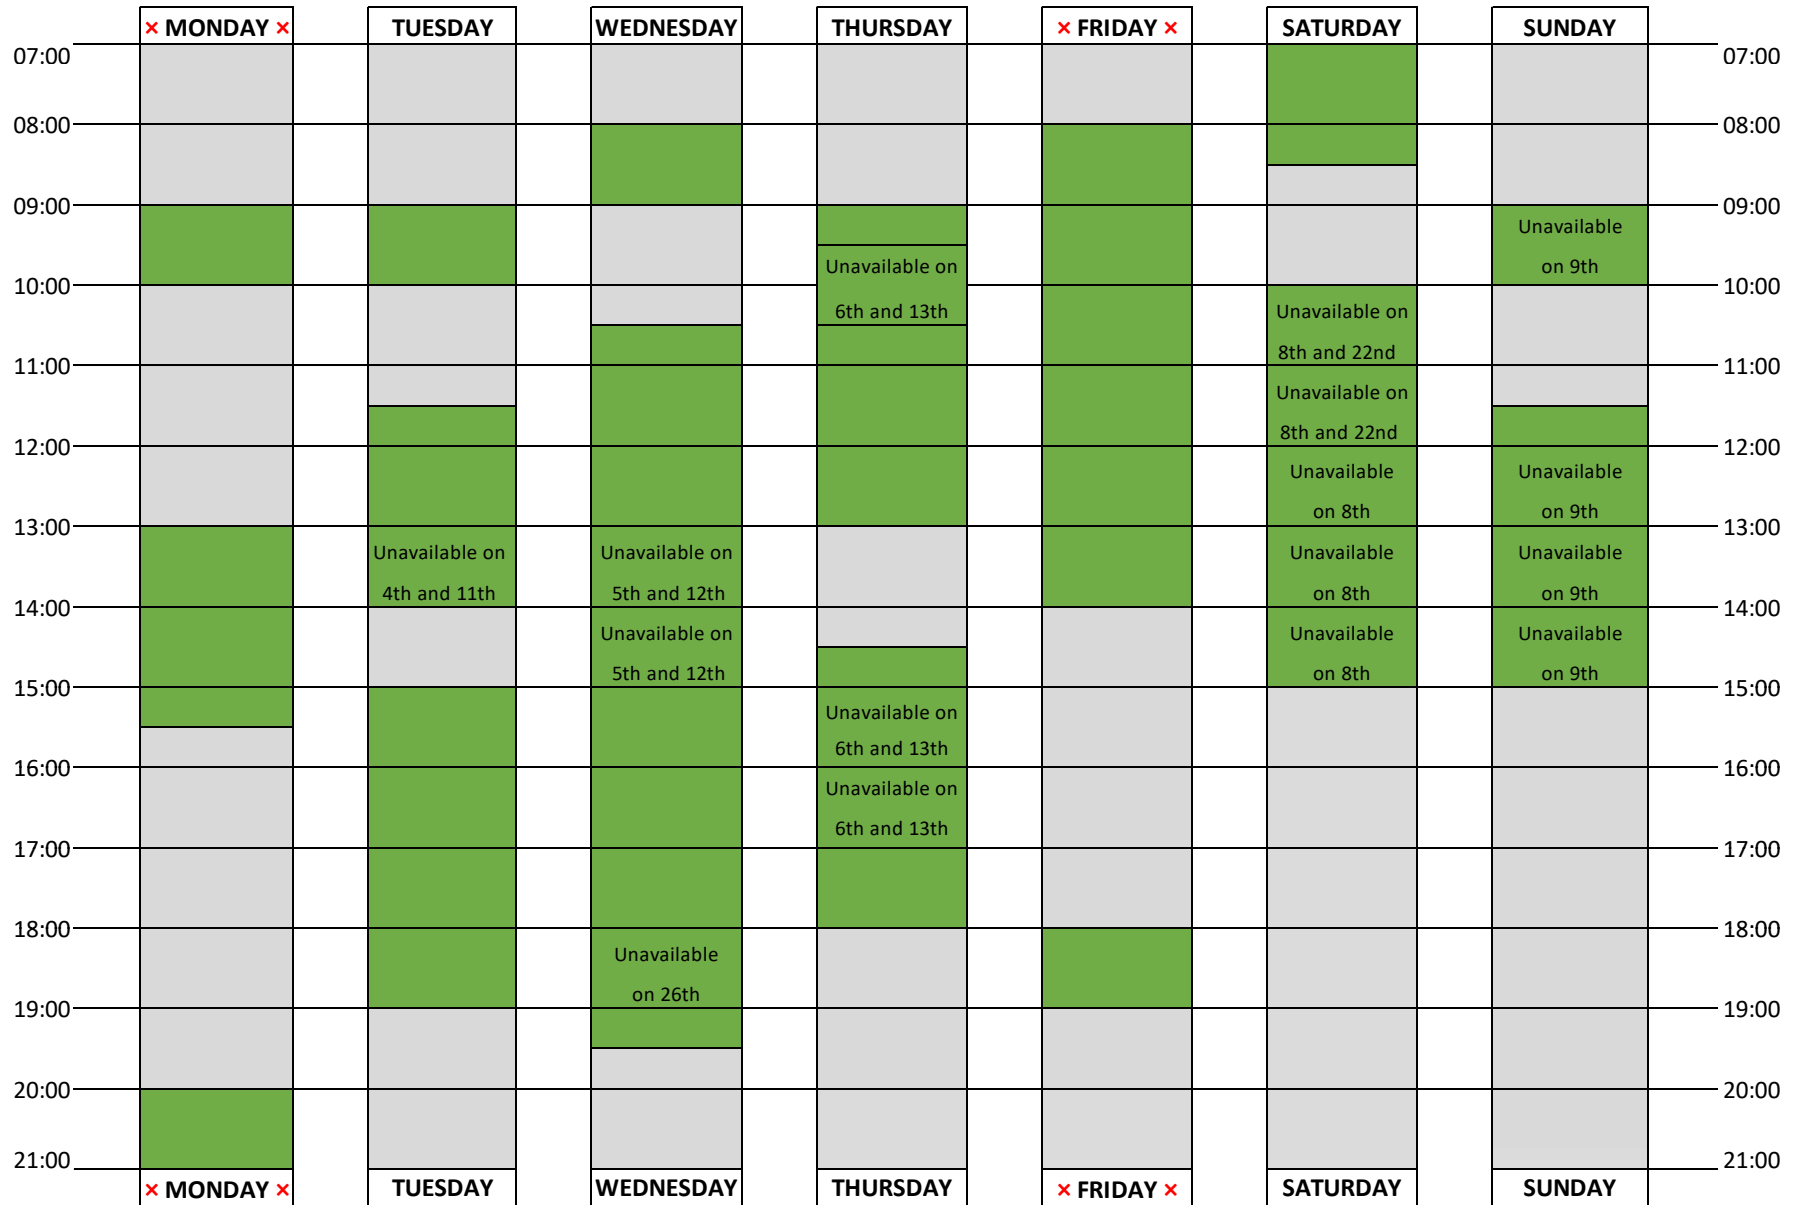

# UNSUPERVISED CLIMBING WALL OPENING TIMES - April 2023

 UNAVAILABLE

 AVAILABLE

 **Bank Holiday Opening Times - Monday 10th April - 10:00 - 16:00 - Friday 7th April - 09:00 - 10:00**

**Please note: booking is essential, climbing wall use is subject to availability**