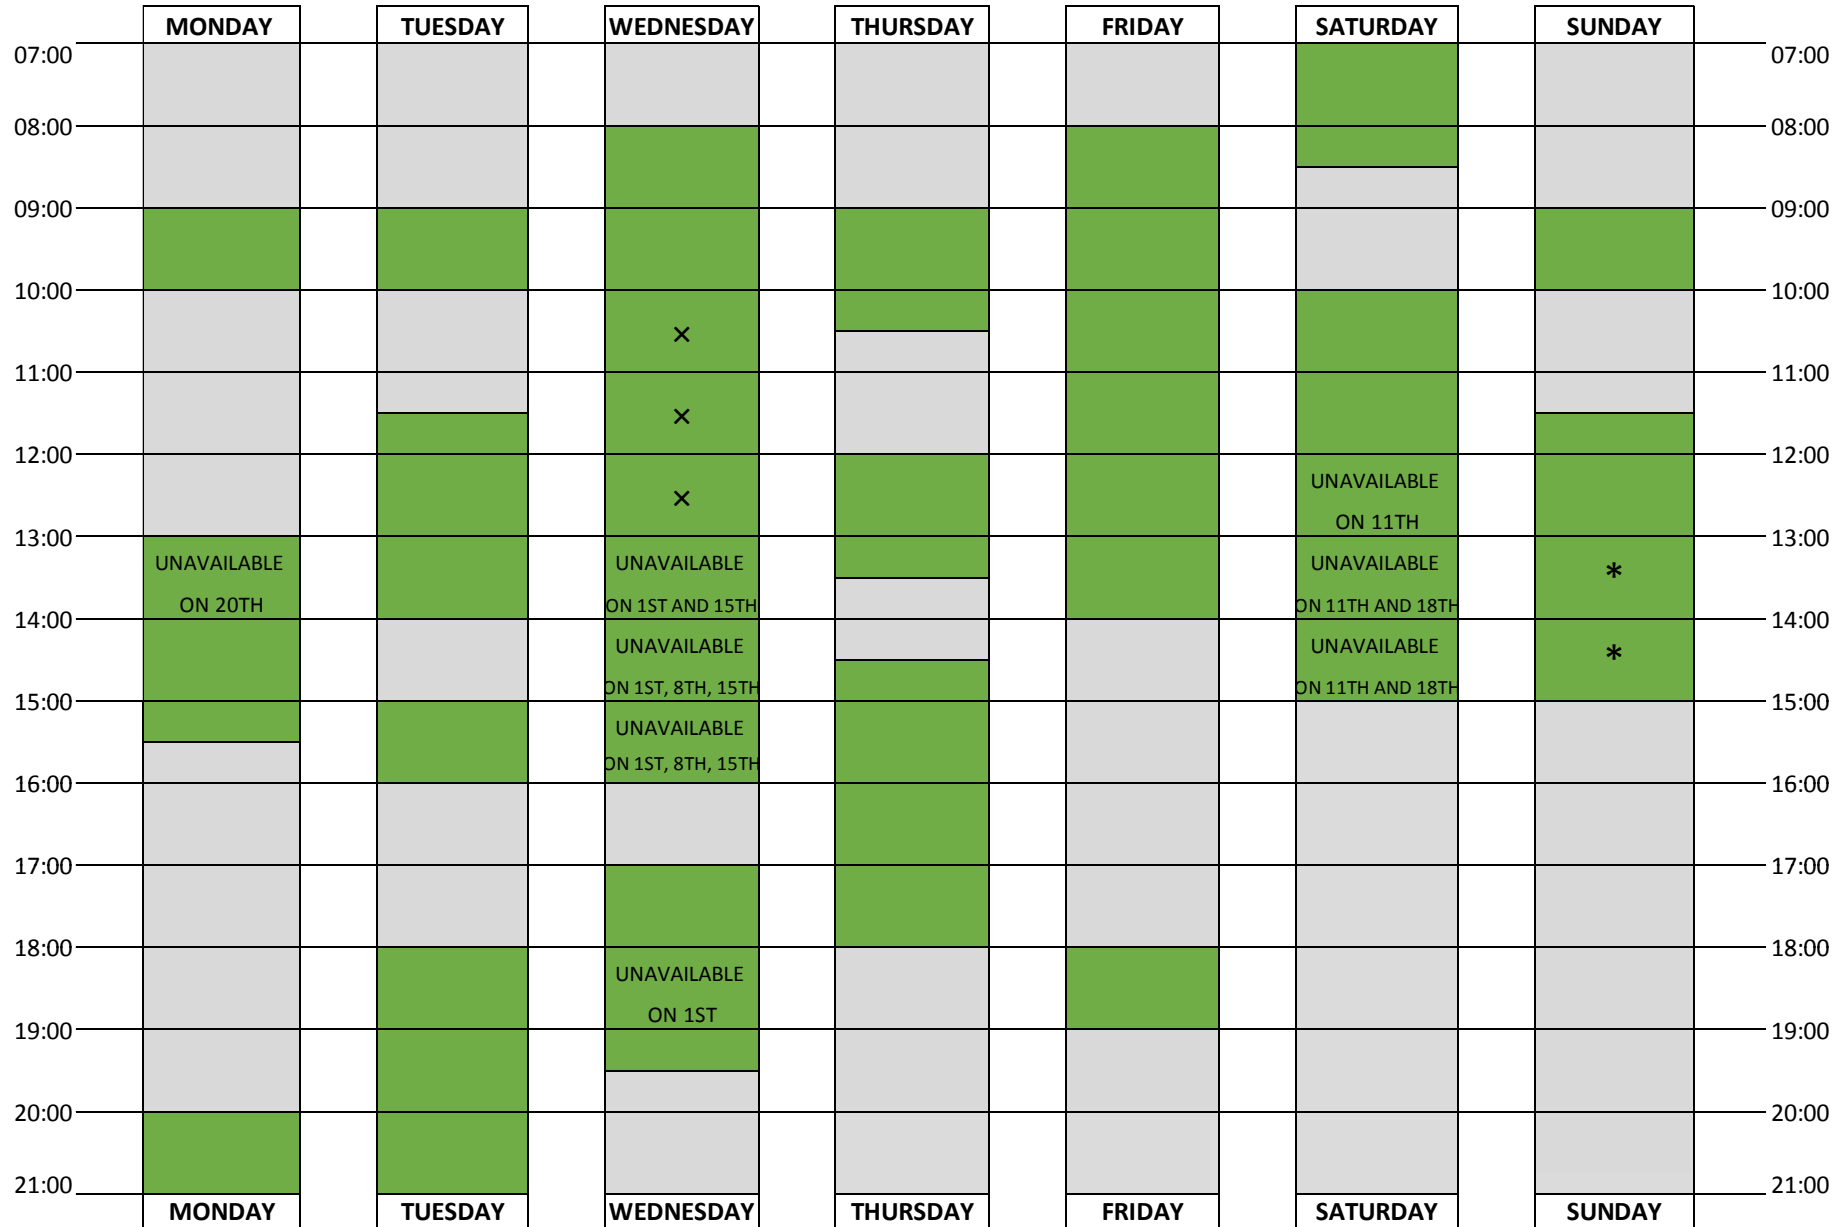

Unsupervised Climbing Wall Opening Times - 1st - 31st March 2023

UNAVAILABLE
 AVAILABLE
* UNAVAILABLE ON 5TH AND 12TH
x UNAVAILABLE ON 15TH