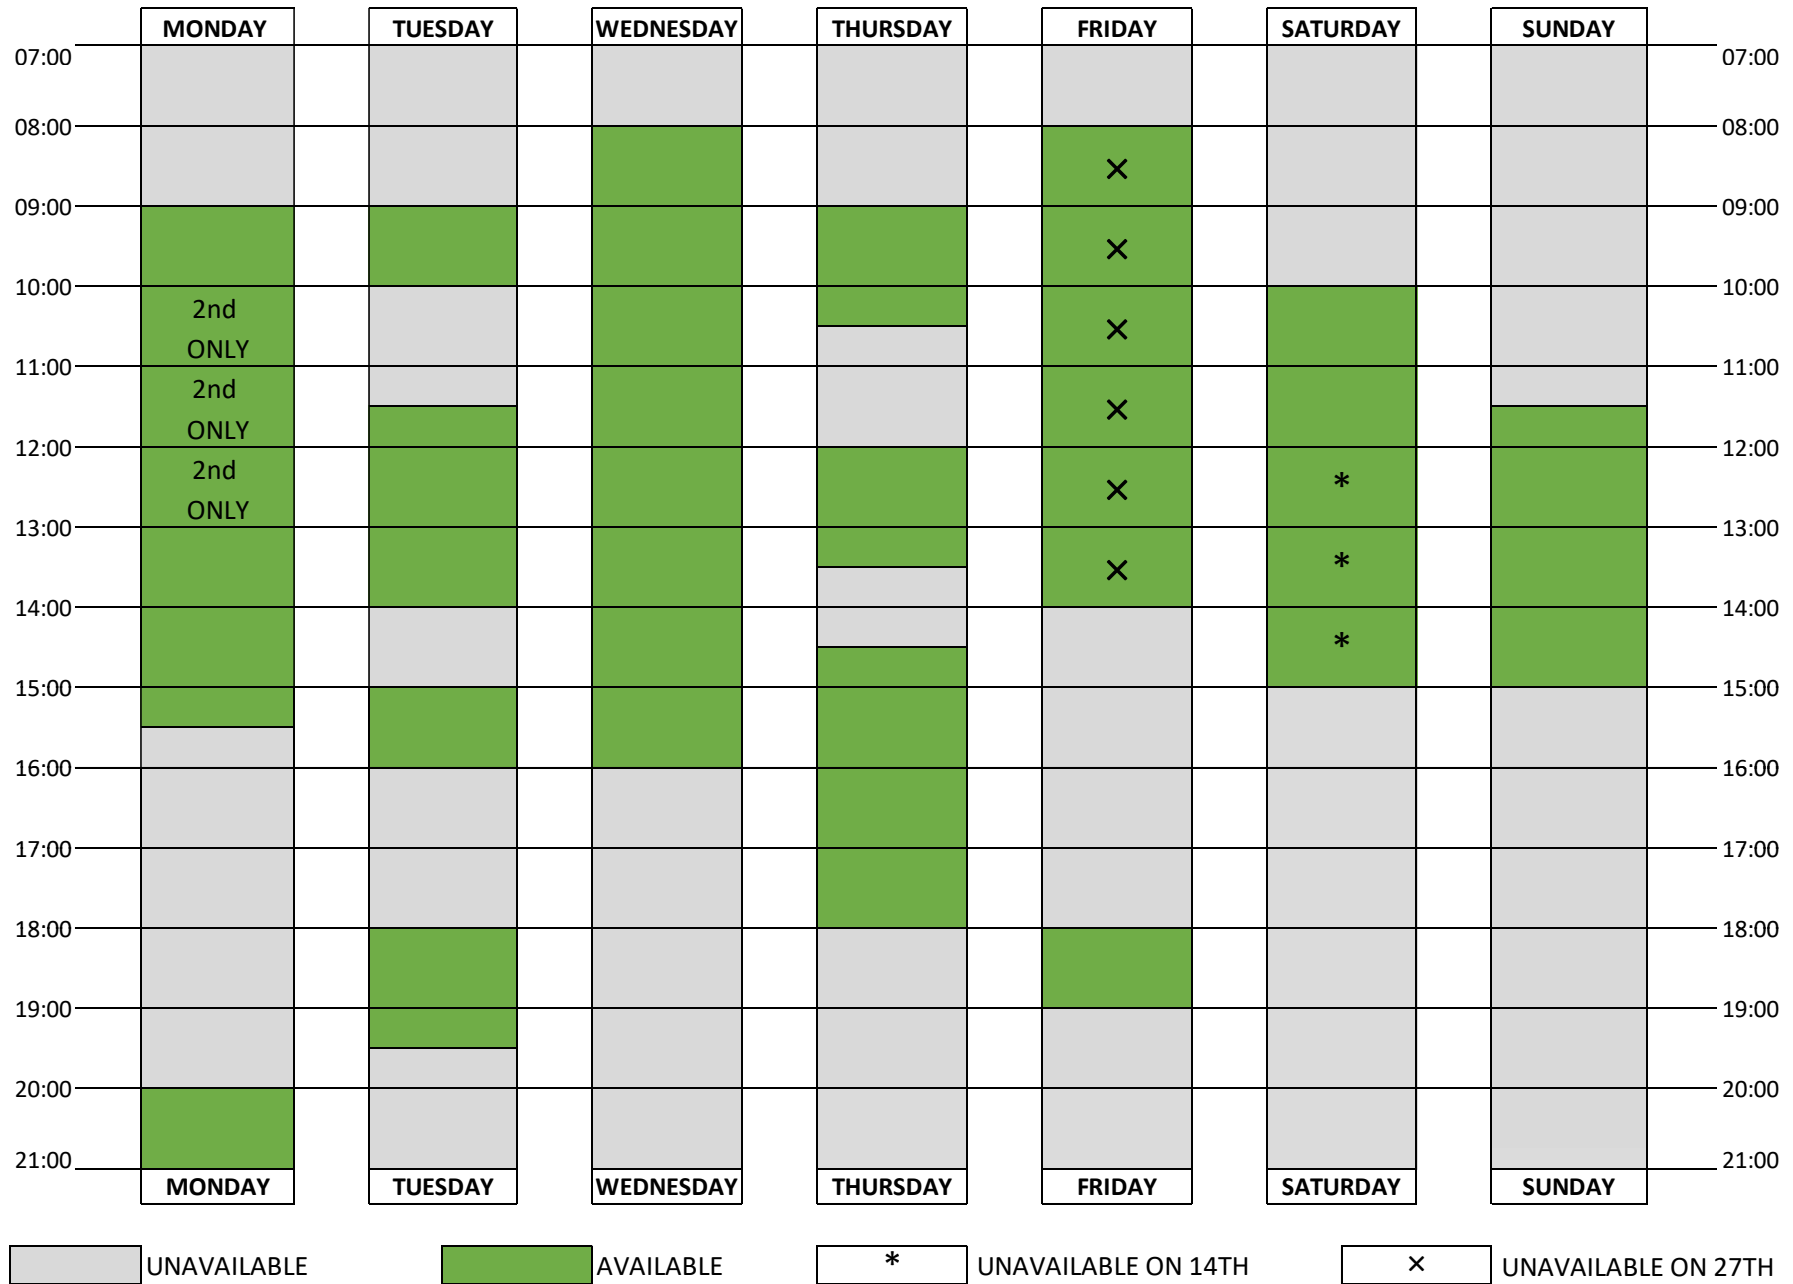

UNSUPERVISED CLIMBING WALL OPENING TIMES - 2nd - 31st January 2023

Bank Holiday Opening Hours

Sunday 1st January - CLOSED

Monday 2nd January - 09:00 - 14:00

Please note: booking is essential, climbing wall use is subject to availability