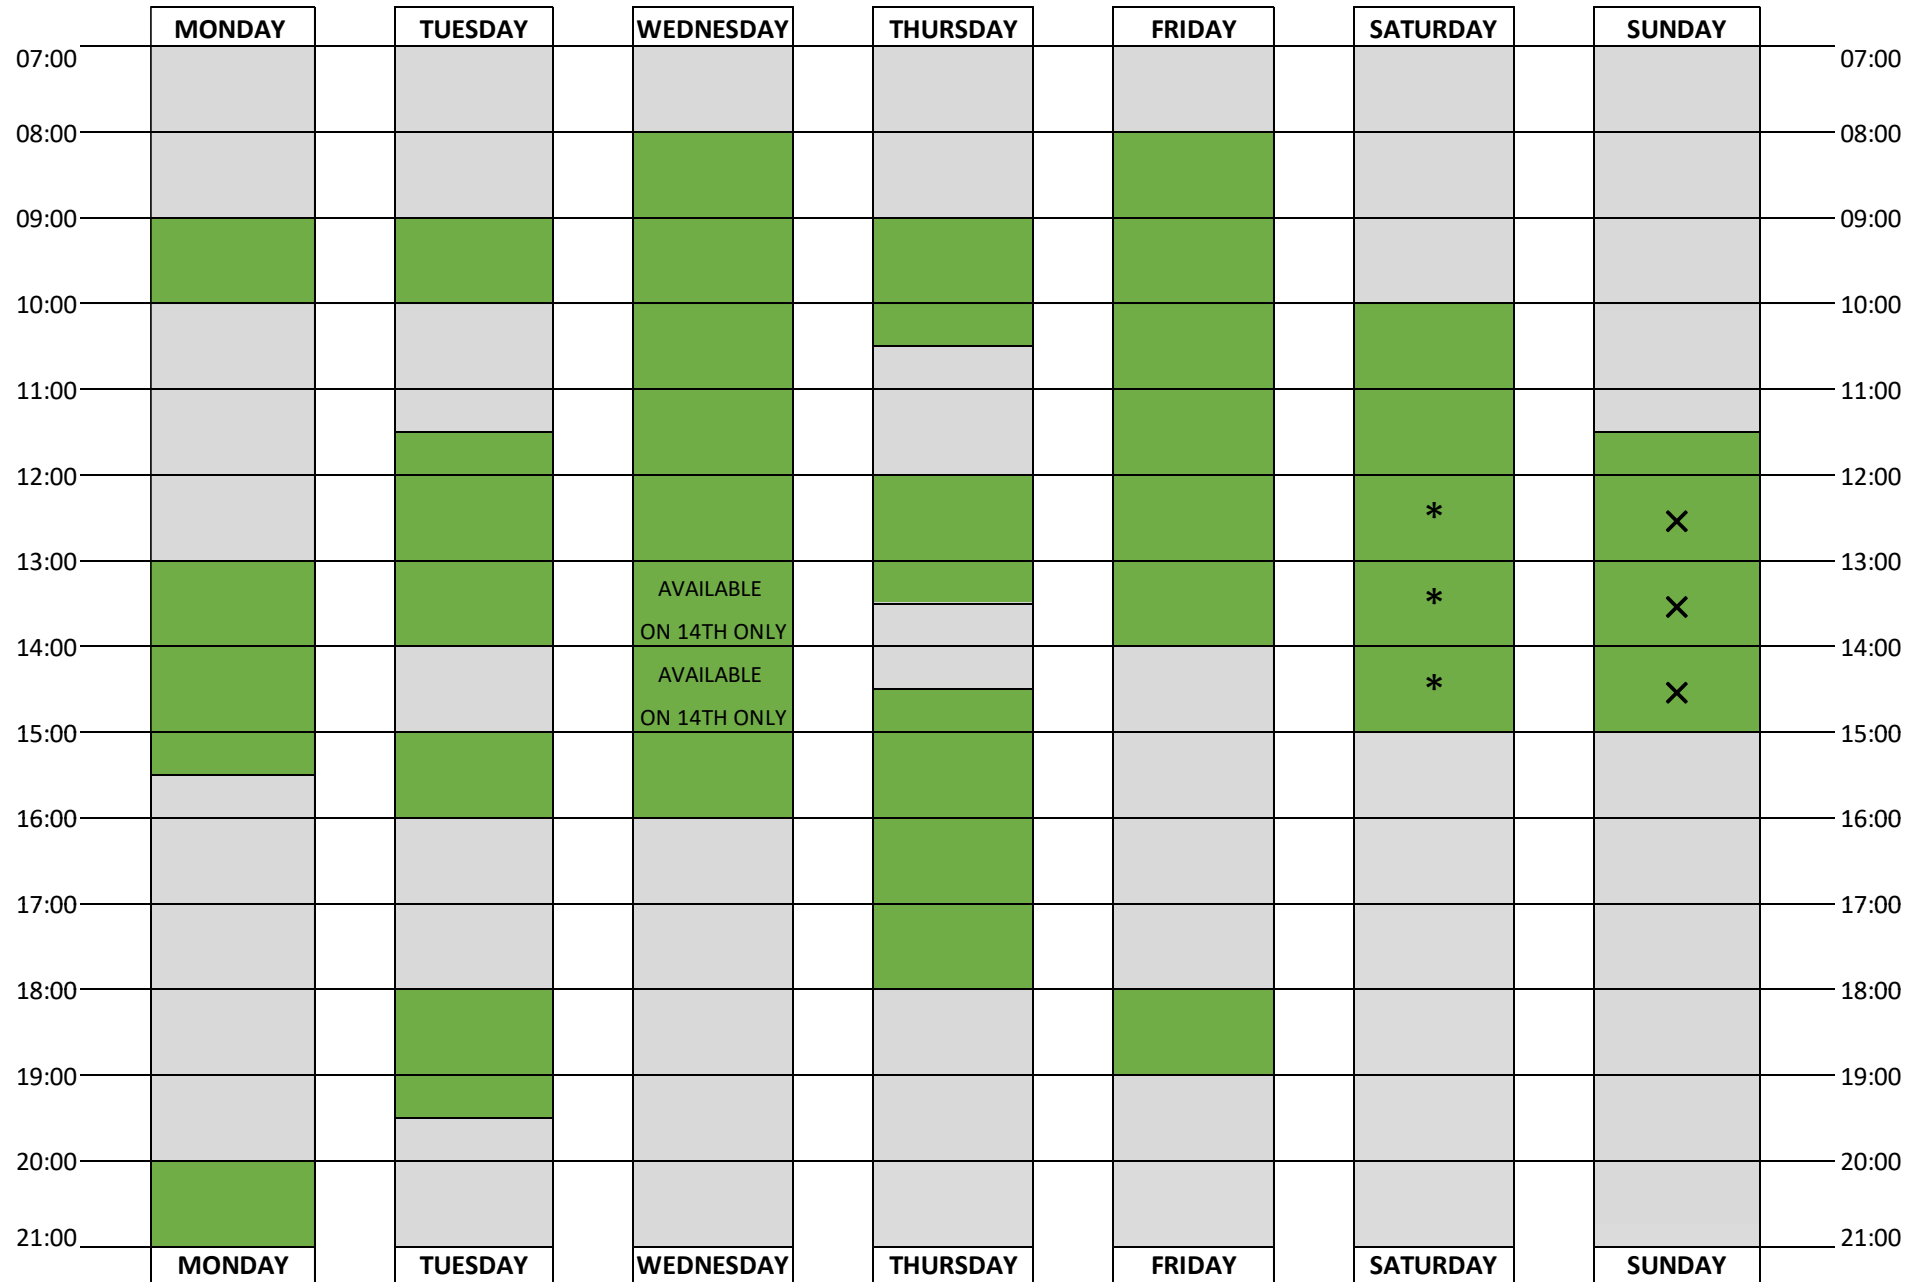

UNSUPERVISED CLIMBING WALL OPENING TIMES - 1st - 18th DECEMBER 2022

UNAVAILABLE
 AVAILABLE
* UNAVAILABLE ON 10TH AND 17TH
X UNAVAILABLE ON 4TH

Please note: booking is essential, climbing wall use is subject to availability