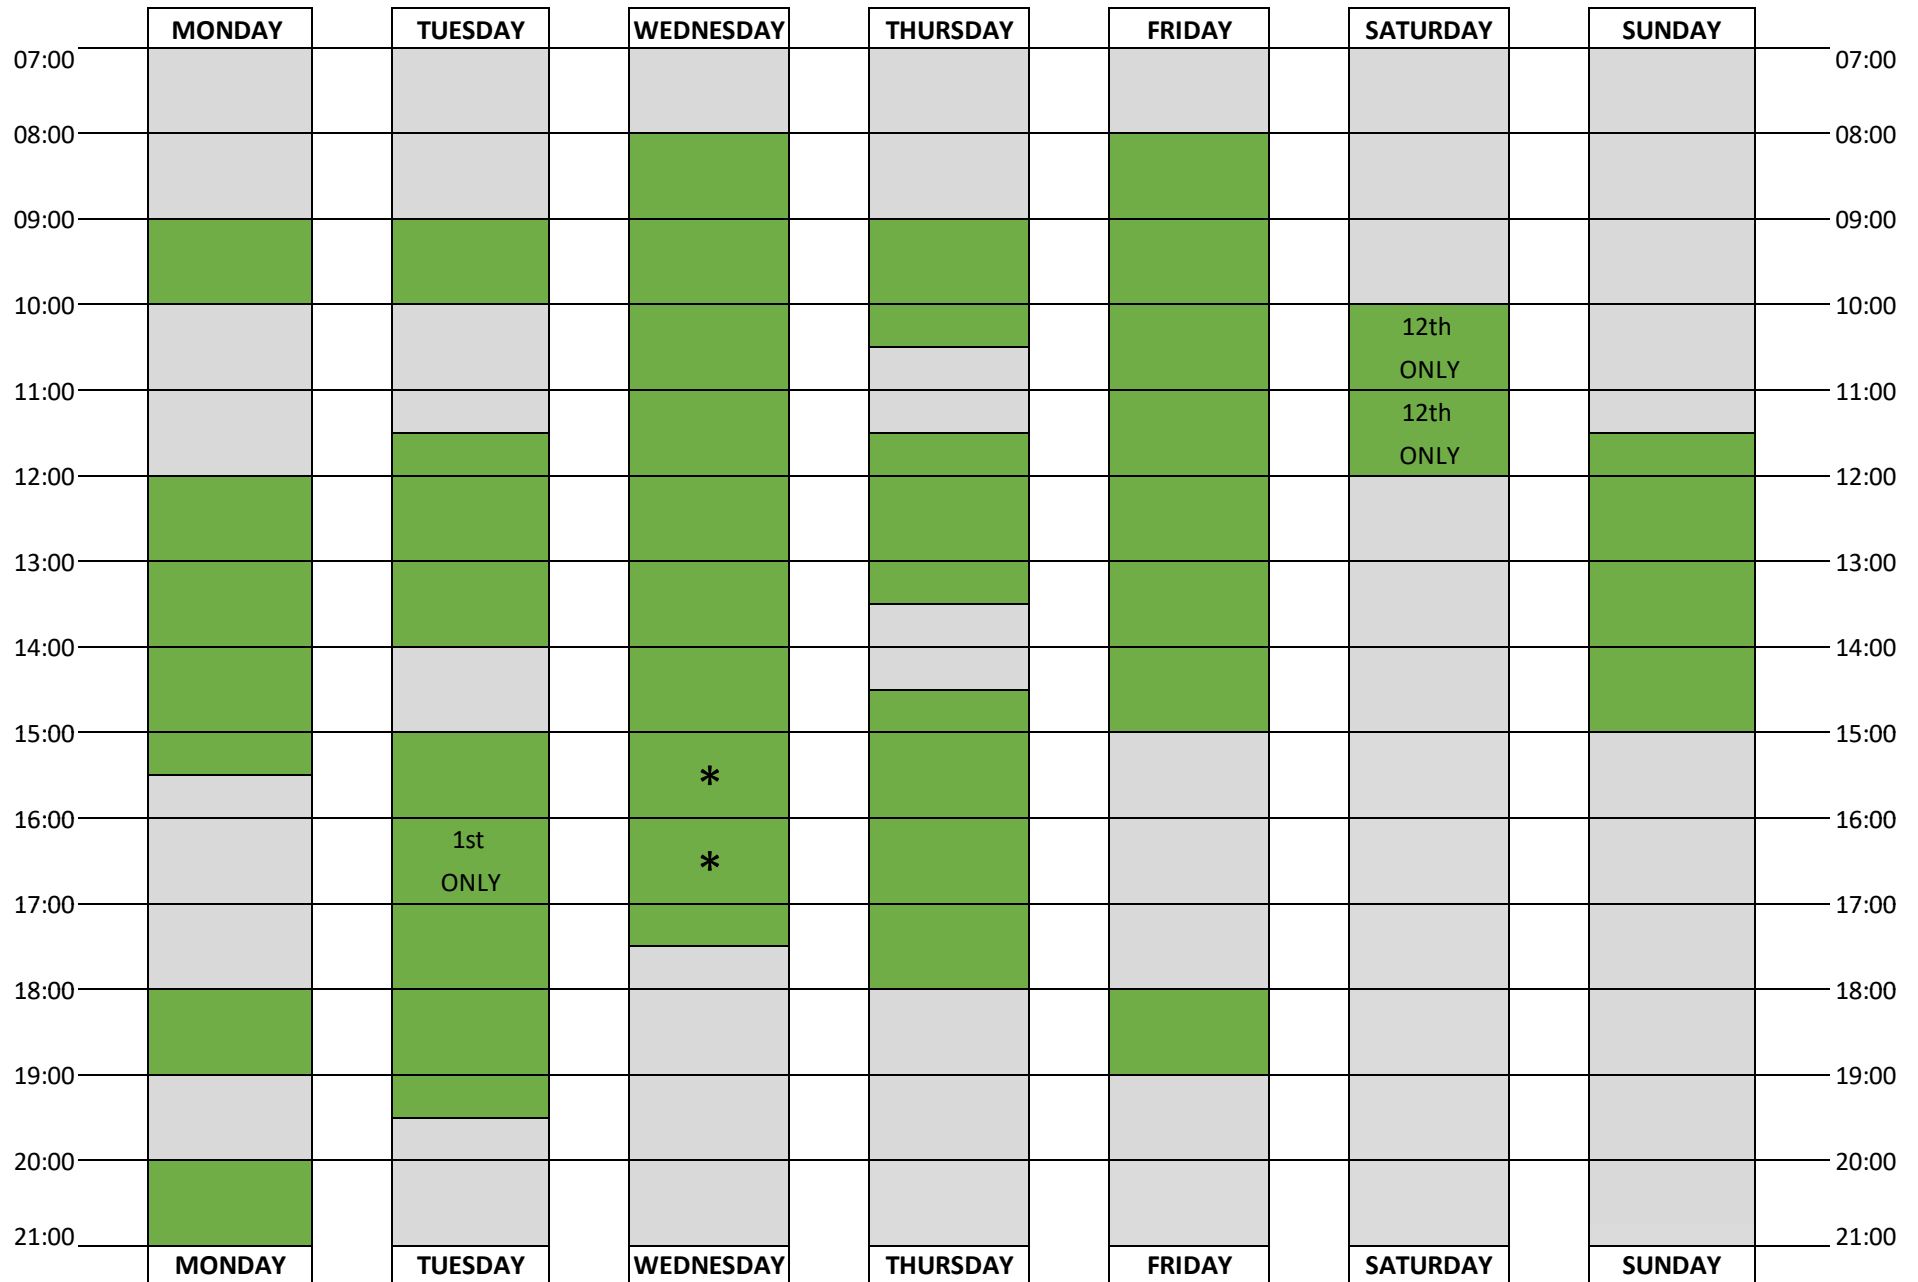

# UNSUPERVISED CLIMBING WALL OPENING TIMES - NOVEMBER 2022

UNAVAILABLE
  AVAILABLE
  \* UNAVAILABLE ON 9TH

Please note: booking is essential, climbing wall use is subject to availability