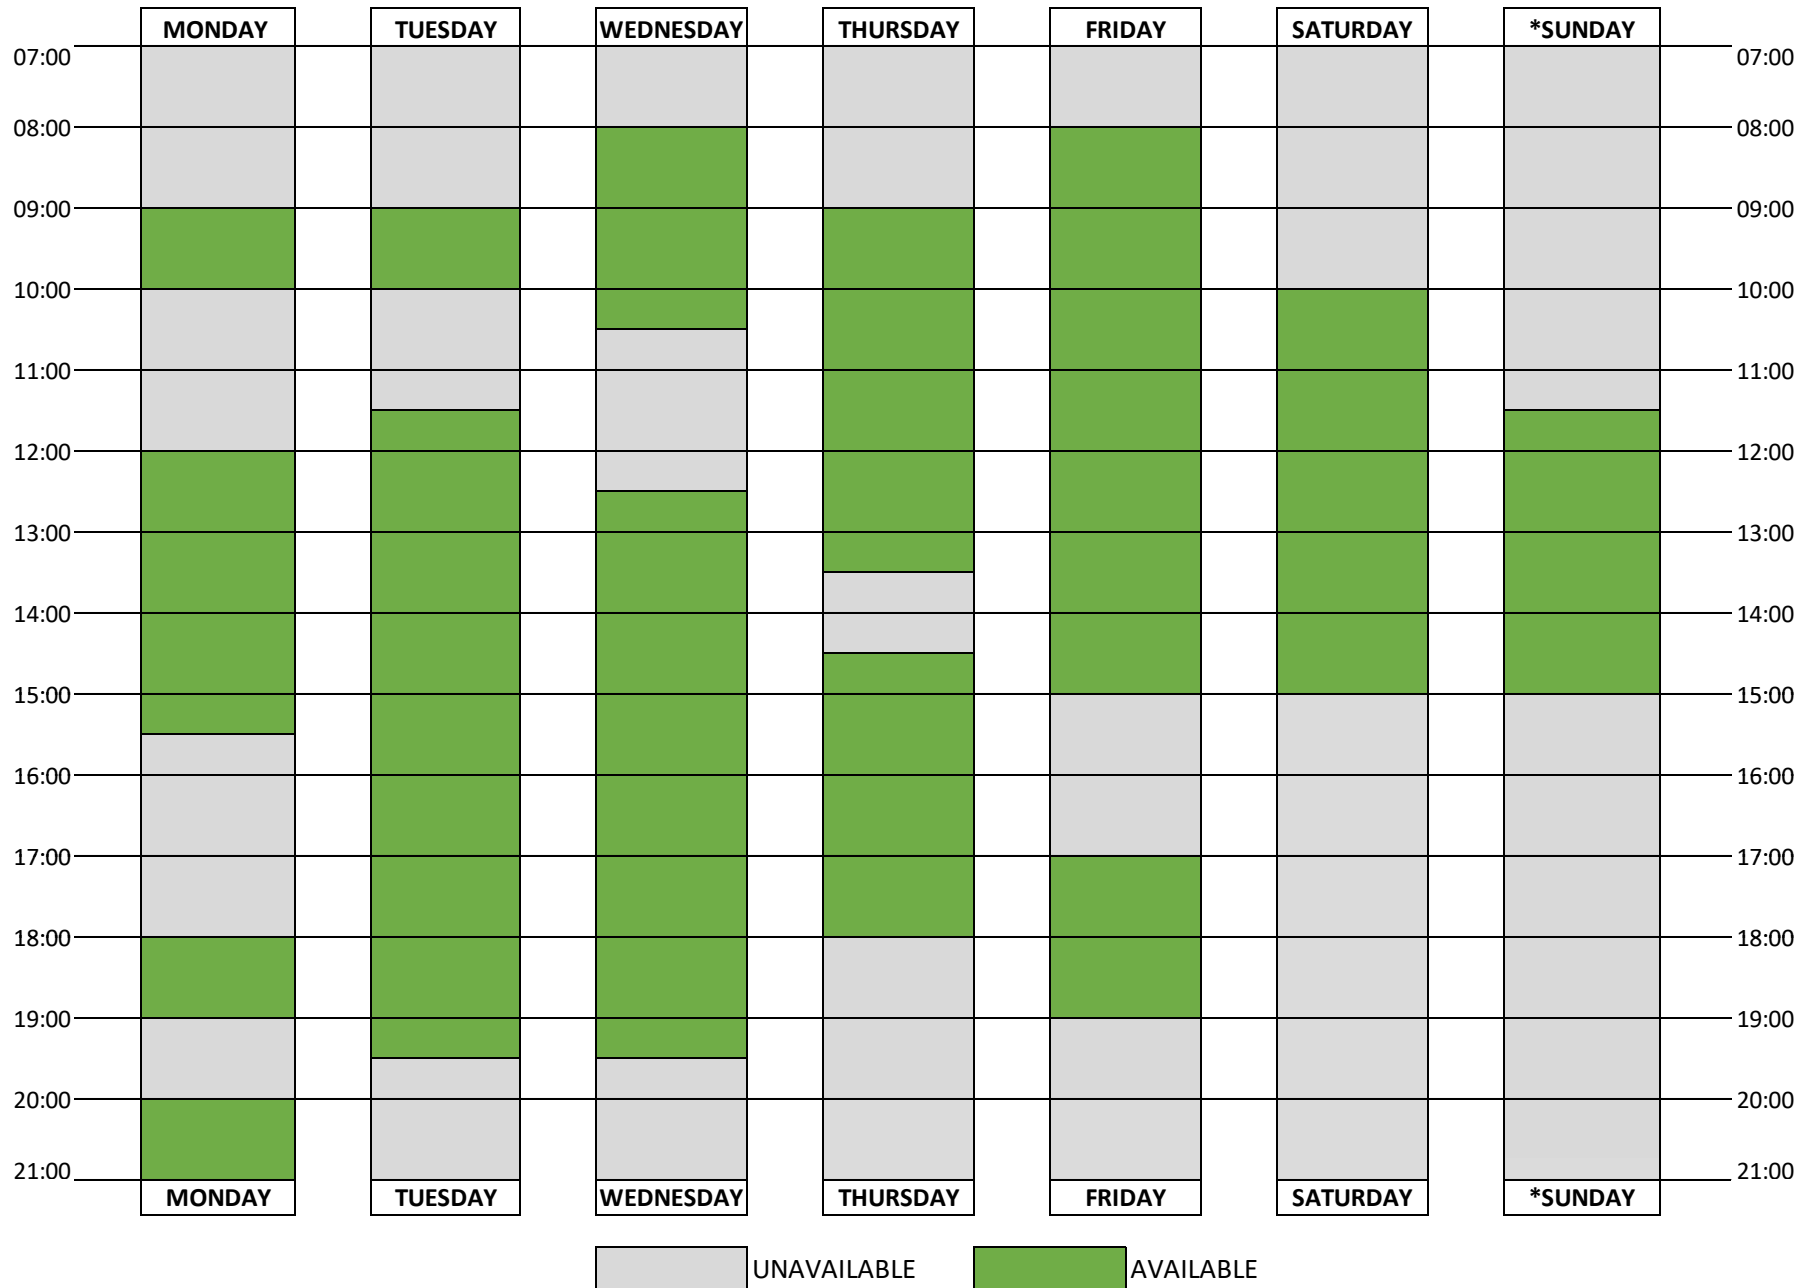

## UNSUPERVISED CLIMBING WALL OPENING SEPTEMBER 2022

Please note: On Sunday 11th September the centre will be open 08:00 - 11:00 only, this is due to the Tour of Britain

### Children's Climbing Courses (Ages 7-12 only)

Our 4-week climbing courses will teach children the fundamentals of climbing, alongside learning how to belay and tie knots. Please enquire at reception for course dates and more information.

# UNSUPERVISED CLIMBING WALL OPENING TIMES - SEPTEMBER 2022

\*Please note: On Sunday 11th September the centre will be open 08:00 - 11:00 only, this is due to the Tour of Britain

Please note: booking is essential, climbing wall use is subject to availability