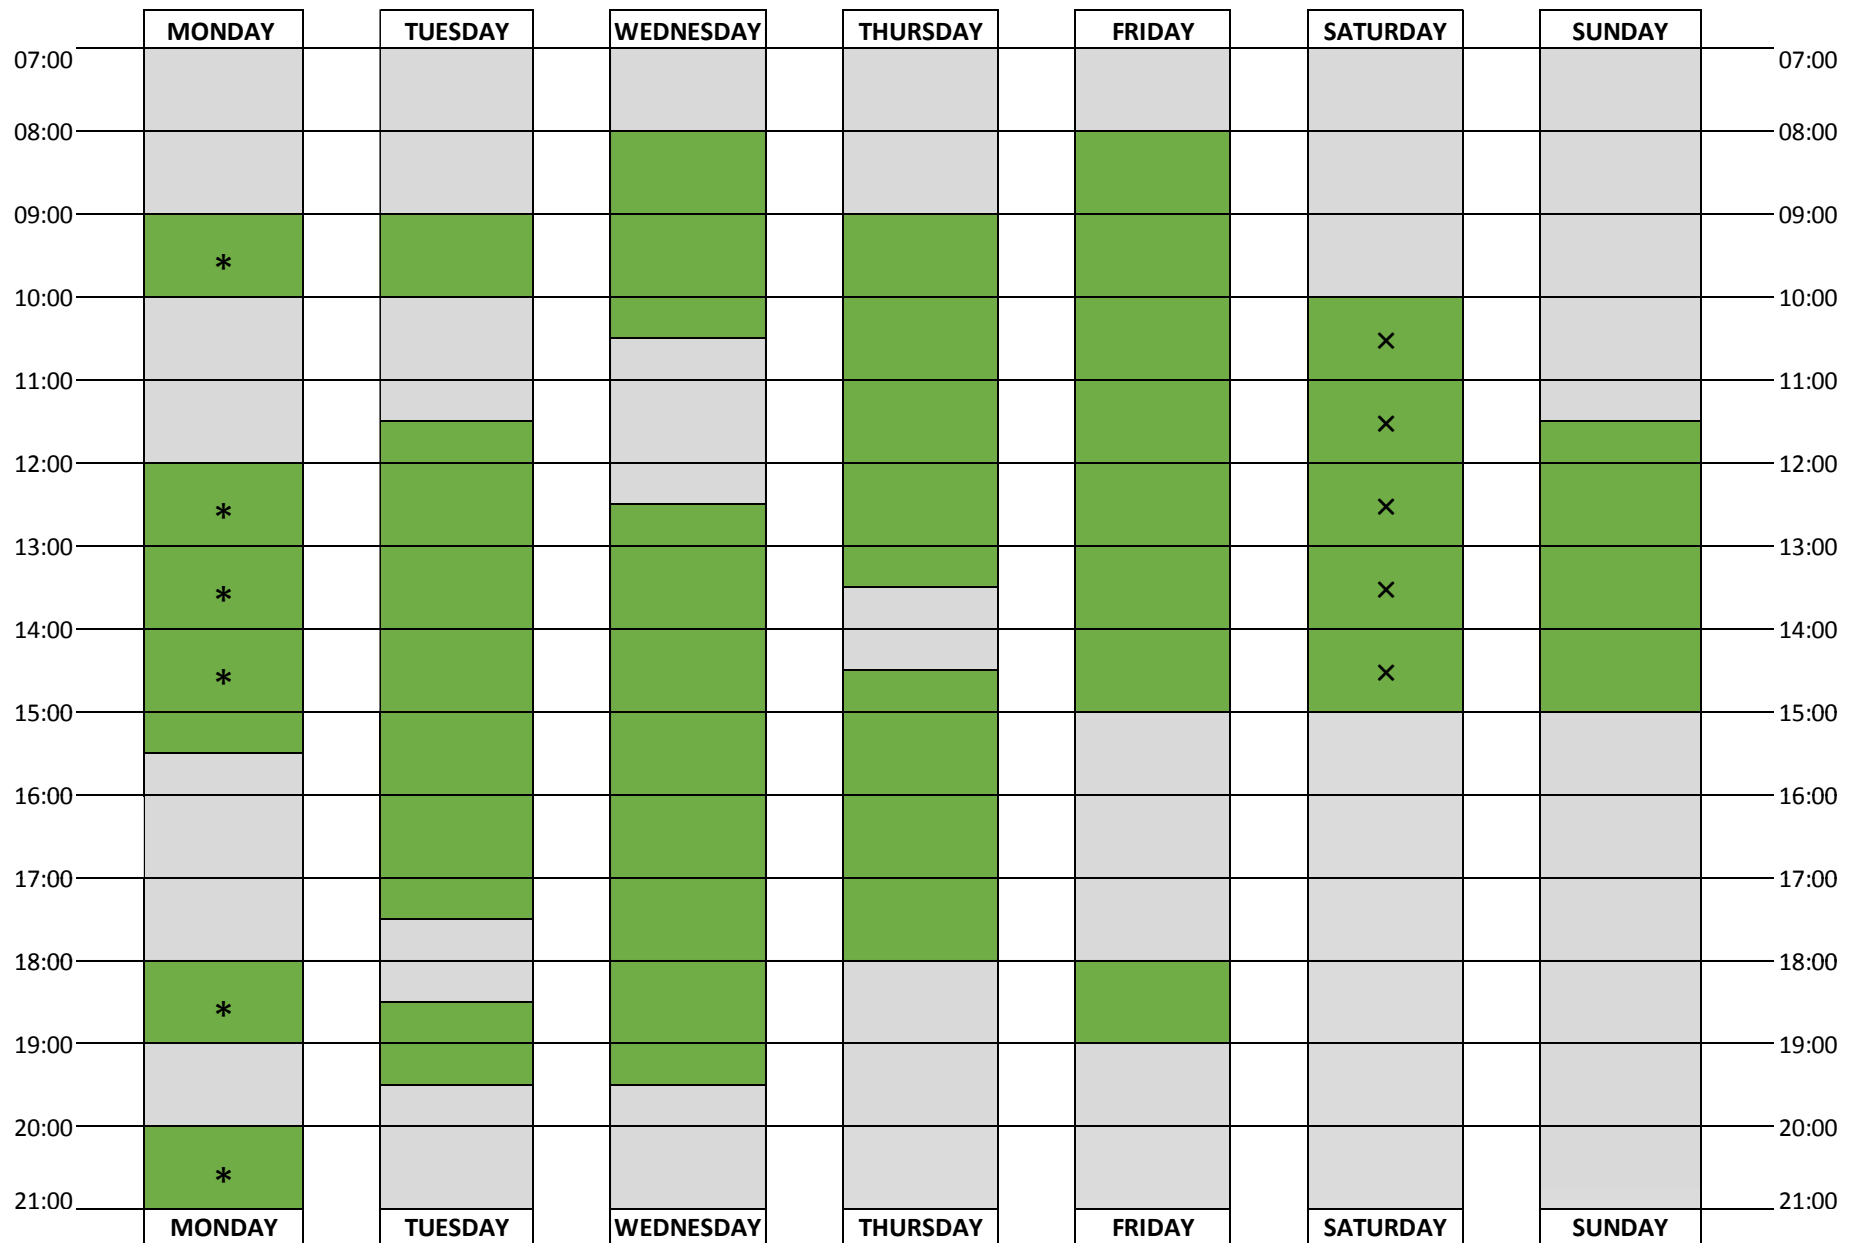

WIGHT CLIMBING

UNSUPERVISED CLIMBING WALL OPENING TIMES

June 2022

Jubilee Week Opening Times

Thursday 2nd June - 10:00 - 16:00

Friday 3rd June - CLOSED

Children's Climbing Courses (Ages 7-12 only)

Our 4-week climbing courses will teach children the fundamentals of climbing, alongside learning how to belay and tie knots. Please enquire at reception for course dates and more information.

UNAVAILABLE
 AVAILABLE
 * UNAVAILABLE ON 27TH
 X UNAVAILABLE ON 11TH AND 25TH

Jubilee Week Opening Times Thursday 2nd June - 10:00 - 16:00 Friday 3rd June - CLOSED

Please note: booking is essential, climbing wall use is subject to availability