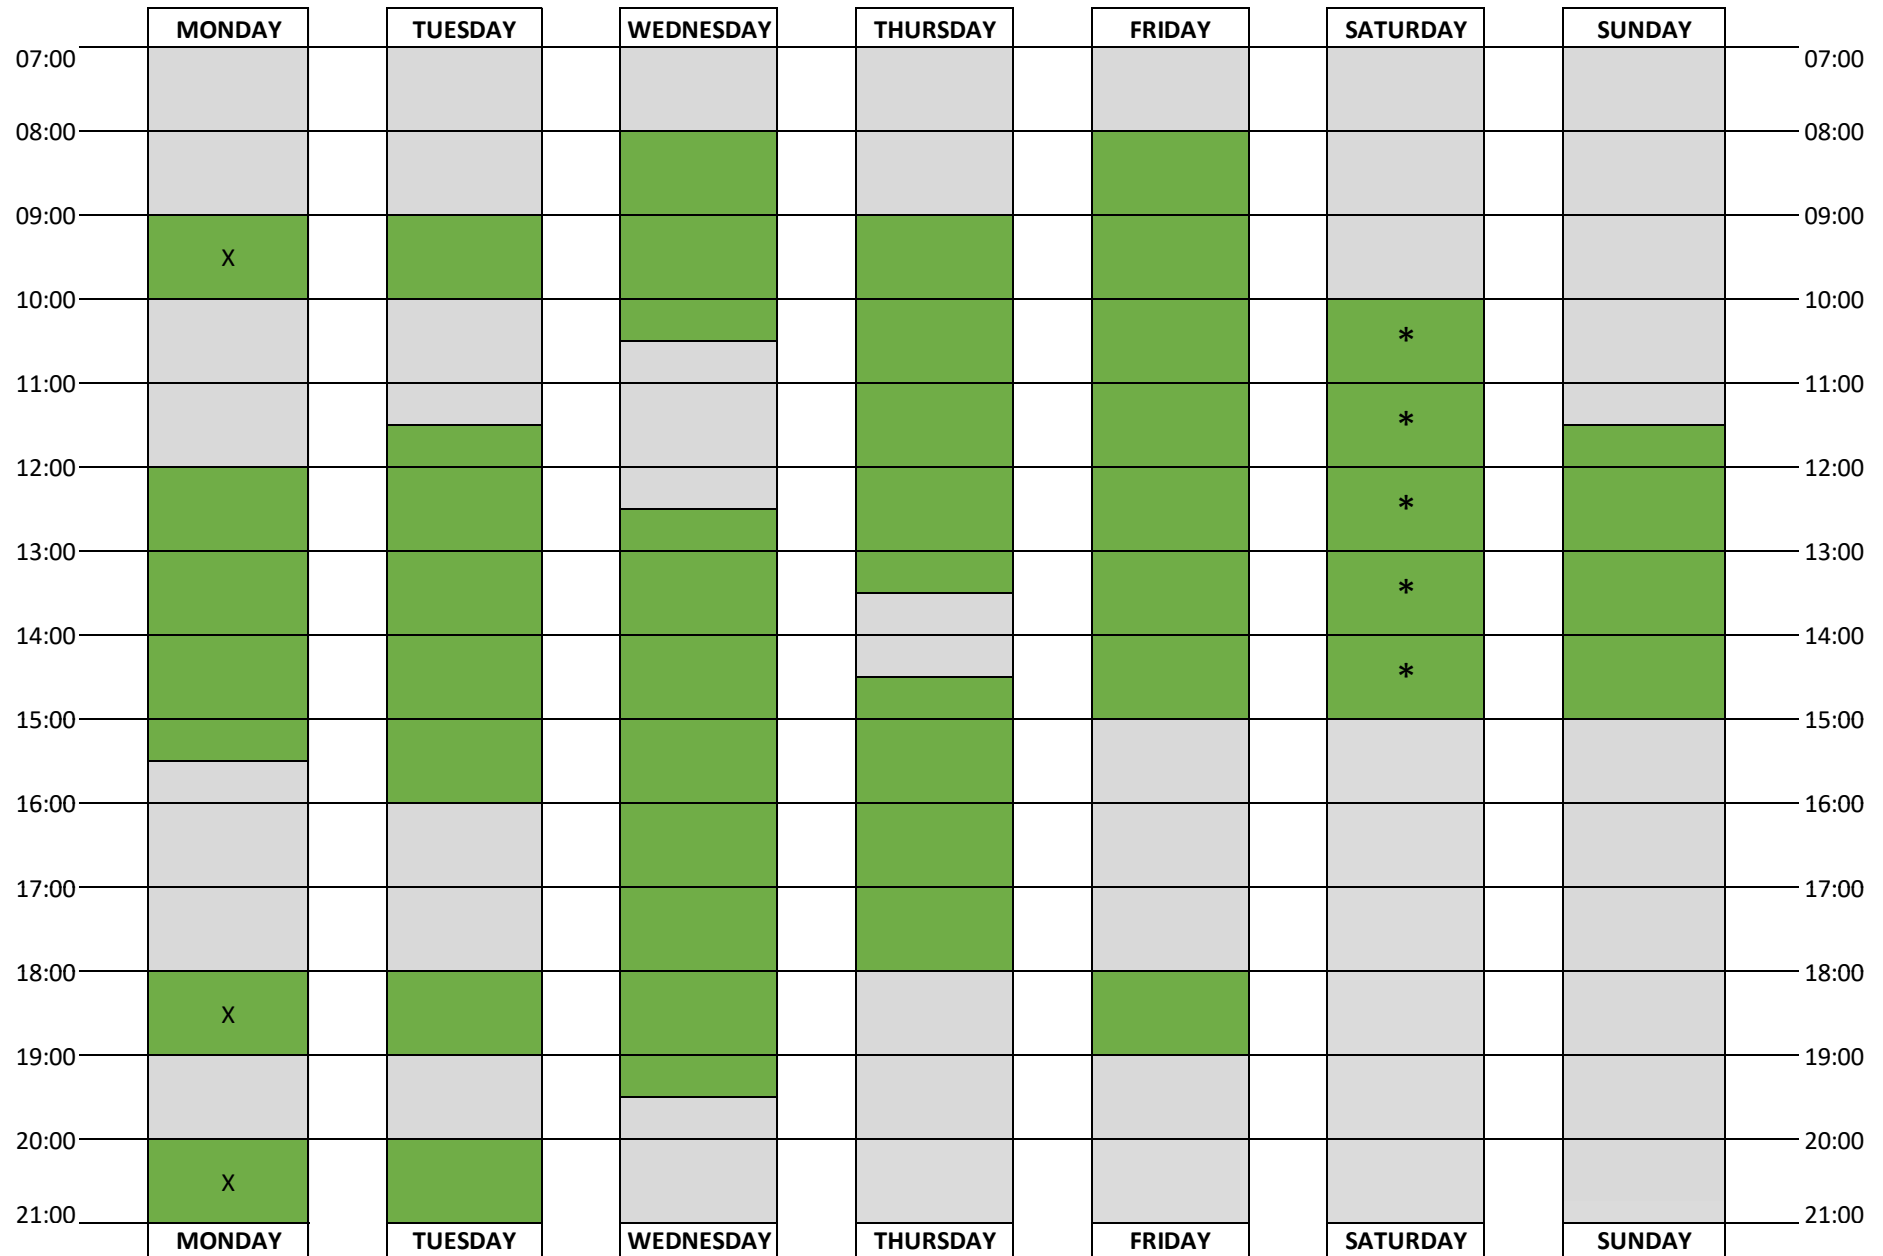

# WIGHT CLIMBING

---

**UNSUPERVISED  
CLIMBING WALL  
OPENING TIMES**

May 2022

---

### Children's Climbing Courses (Ages 7-12 only)

Our 4-week climbing courses will teach children the fundamentals of climbing, alongside learning how to belay and tie knots. Please enquire at reception for course dates and more information.

# UNSUPERVISED CLIMBING WALL OPENING TIMES - May 2022

UNAVAILABLE    
  AVAILABLE    
 \* UNAVAILABLE ON 1st AND 21st    
 X UNAVAILABLE ON 2nd

**Monday 2<sup>nd</sup> May Opening Hours 10:00-16:00**

Please note: booking is essential, climbing wall use is subject to availability